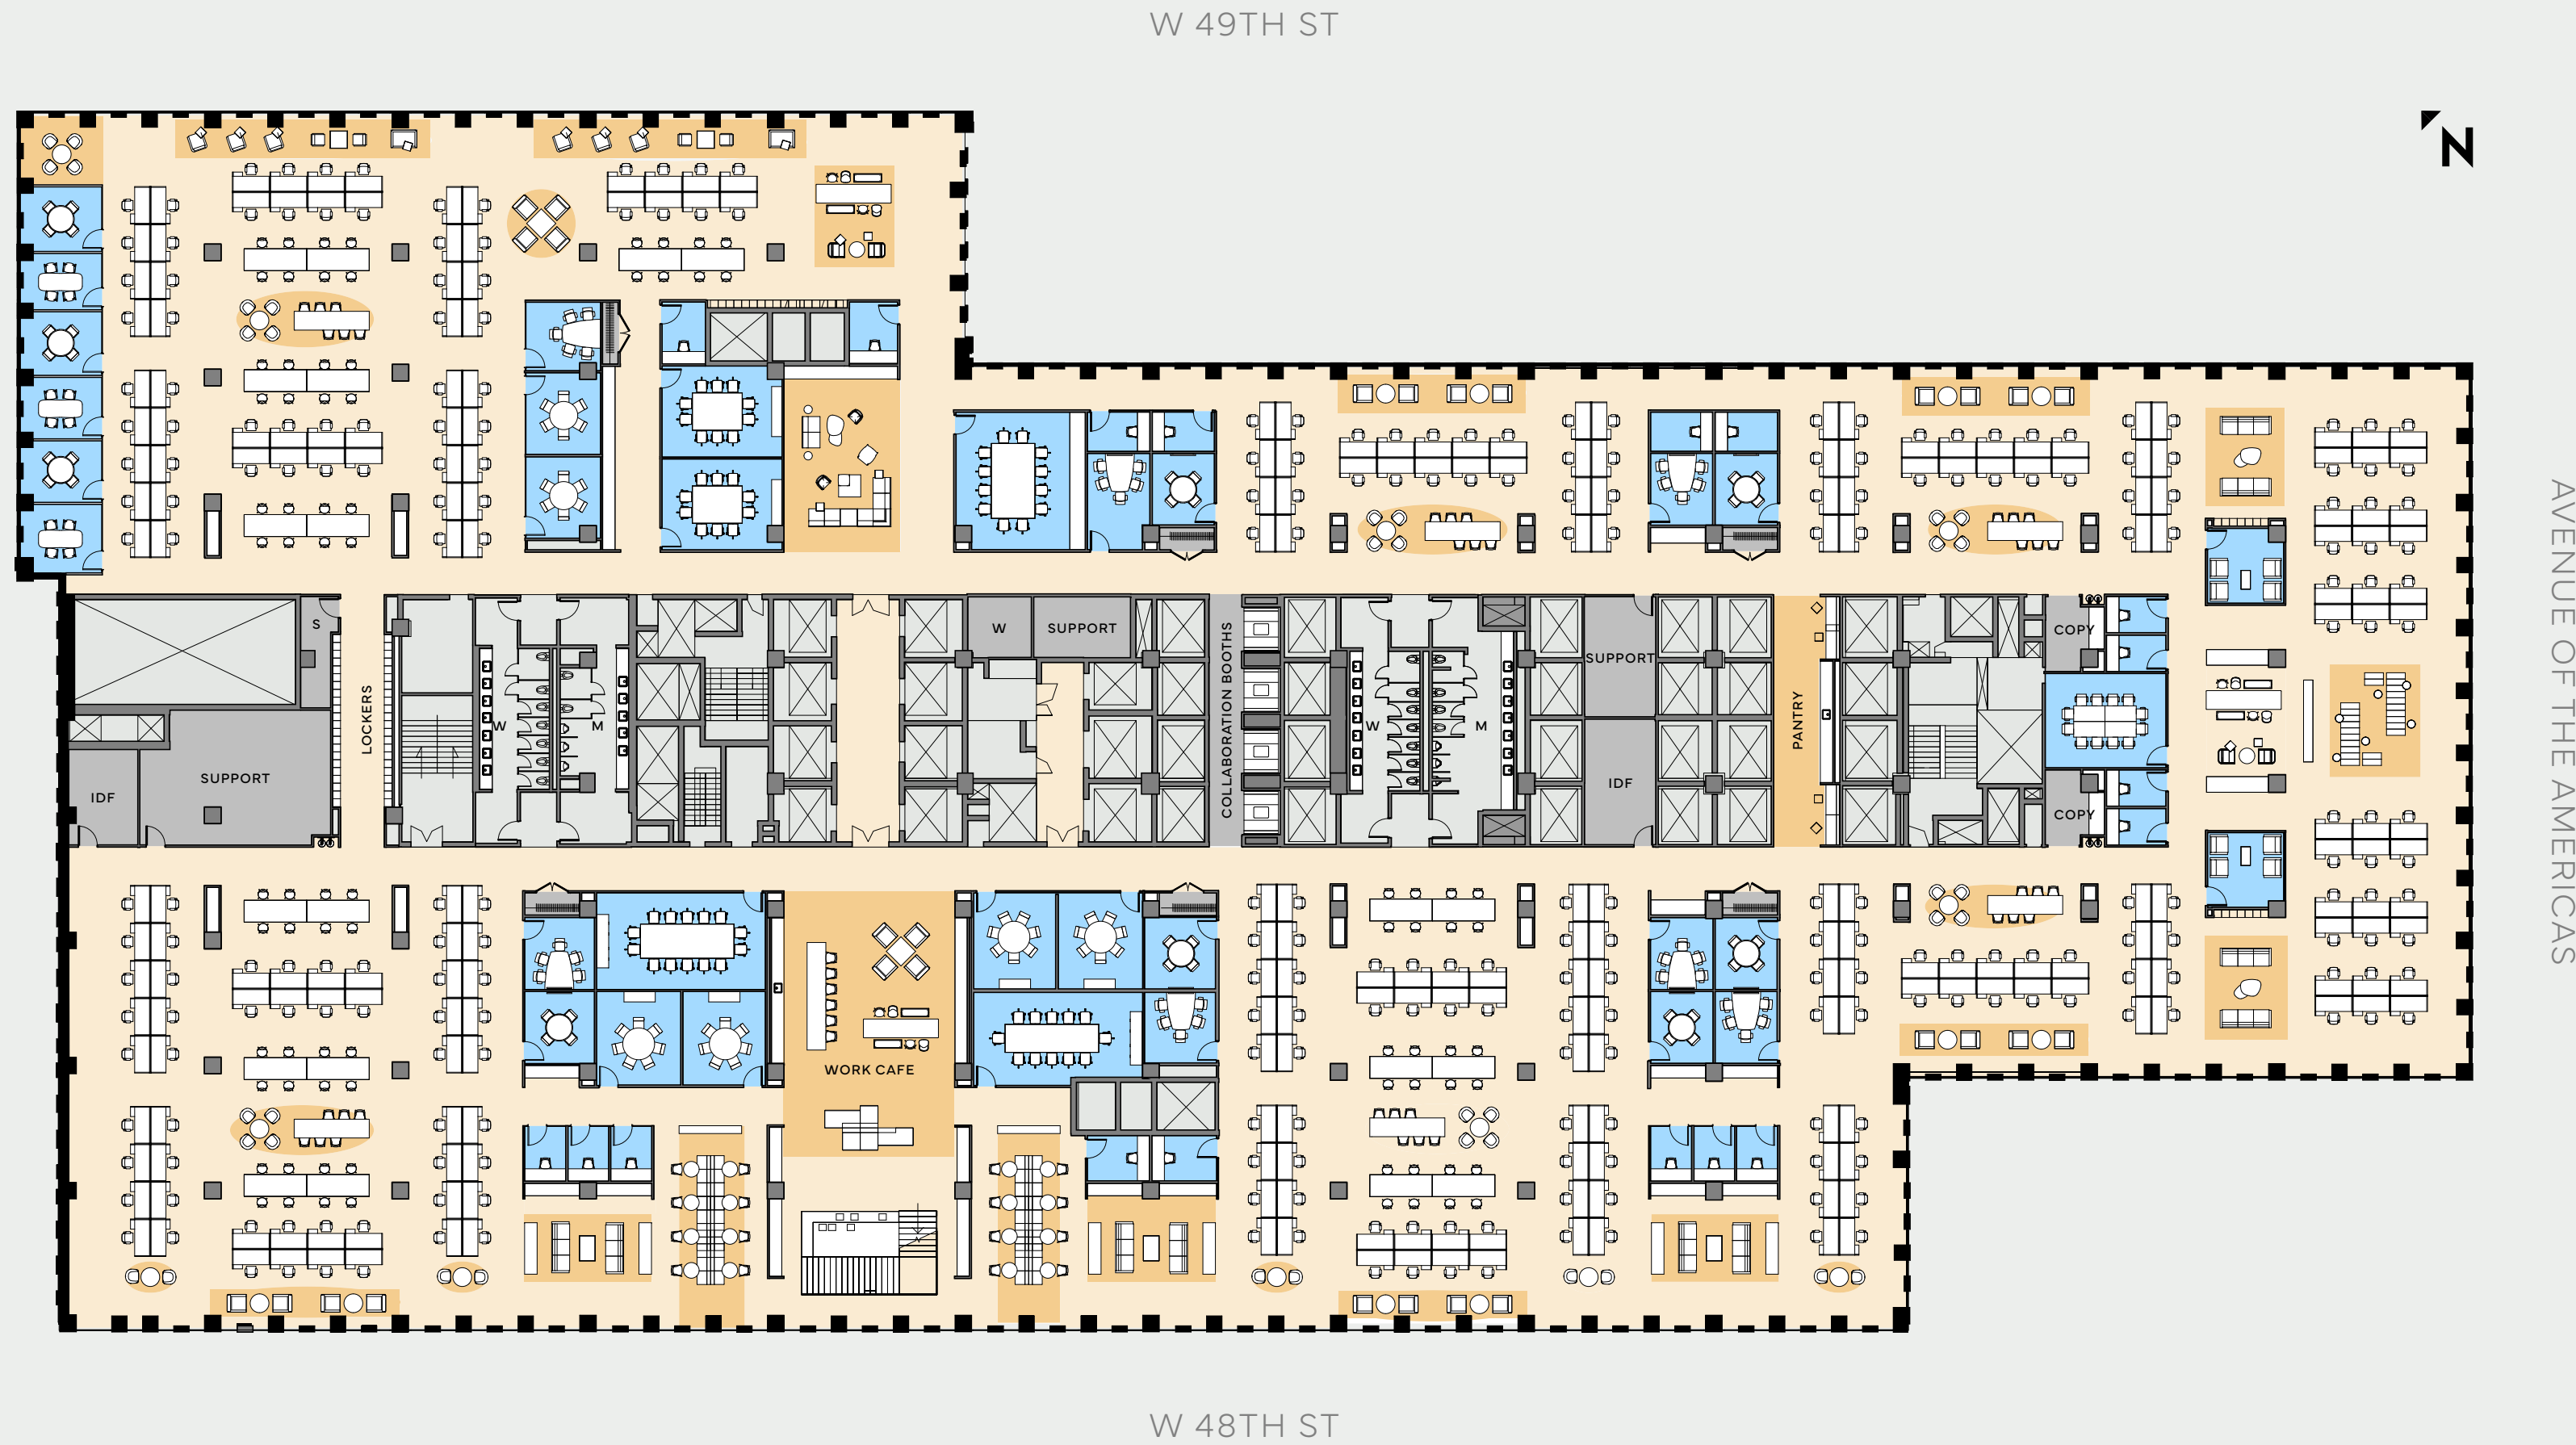

- TENANT SPACE
- CORE / MECHANICAL

3rd Floor Core & Shell

60,857 RSF

- OPEN OFFICE
- PRIVATE OFFICE
- CONFERENCE
- CAFÉ / LOUNGE
- SUPPORT
- CORE / MECHANICAL

3rd Floor Financial with Trading

60,857 RSF

Workstations	130
Bench Seats	204
Private Office	24
39-Person Conference	1
18-Person Conference	1
12-Person Conference	2
10-Person Conference	2
8-Person Conference	2
6-Person Conference	2
4-Person Conference	5
Phone/Focus Room	6
Total Personnel	338

- OPEN OFFICE
- CONFERENCE
- CAFÉ / LOUNGE
- SUPPORT
- CORE / MECHANICAL

3rd Floor Tech

60,857 RSF

Workstations	230
12-Person Conference	3
7-Person Conference	2
5-Person Conference	2
Team Room	19
Focus Room	17
Total Personnel	230

- TENANT SPACE
- CORE / MECHANICAL

4-5th Floor Core & Shell

79,574 RSF

- OPEN OFFICE
- CONFERENCE
- CAFÉ / LOUNGE
- SUPPORT
- CORE / MECHANICAL

5th Floor Consulting

79,574 RSF

Workstations	286
14-Person Conference	1
12-Person Conference	3
10-Person Conference	2
7-Person Conference	4
5-Person Conference	2
Team Room	21
Phone/Focus Room	4
Total Personnel	286

- OPEN OFFICE
- PRIVATE OFFICE
- CONFERENCE
- CAFÉ / LOUNGE
- SUPPORT
- CORE / MECHANICAL

5th Floor Perimeter Office

79,574 RSF

Perimeter Office Type 1	27
Perimeter Office Type 2	33
Interior Office	17
Workstations	298
16-Person Conference	1
12-Person Conference	3
8-Person Conference	9
7-Person Conference	4
6-Person Conference	3
4-Person Conference	9
Phone/Focus Room	3
Total Personnel	375