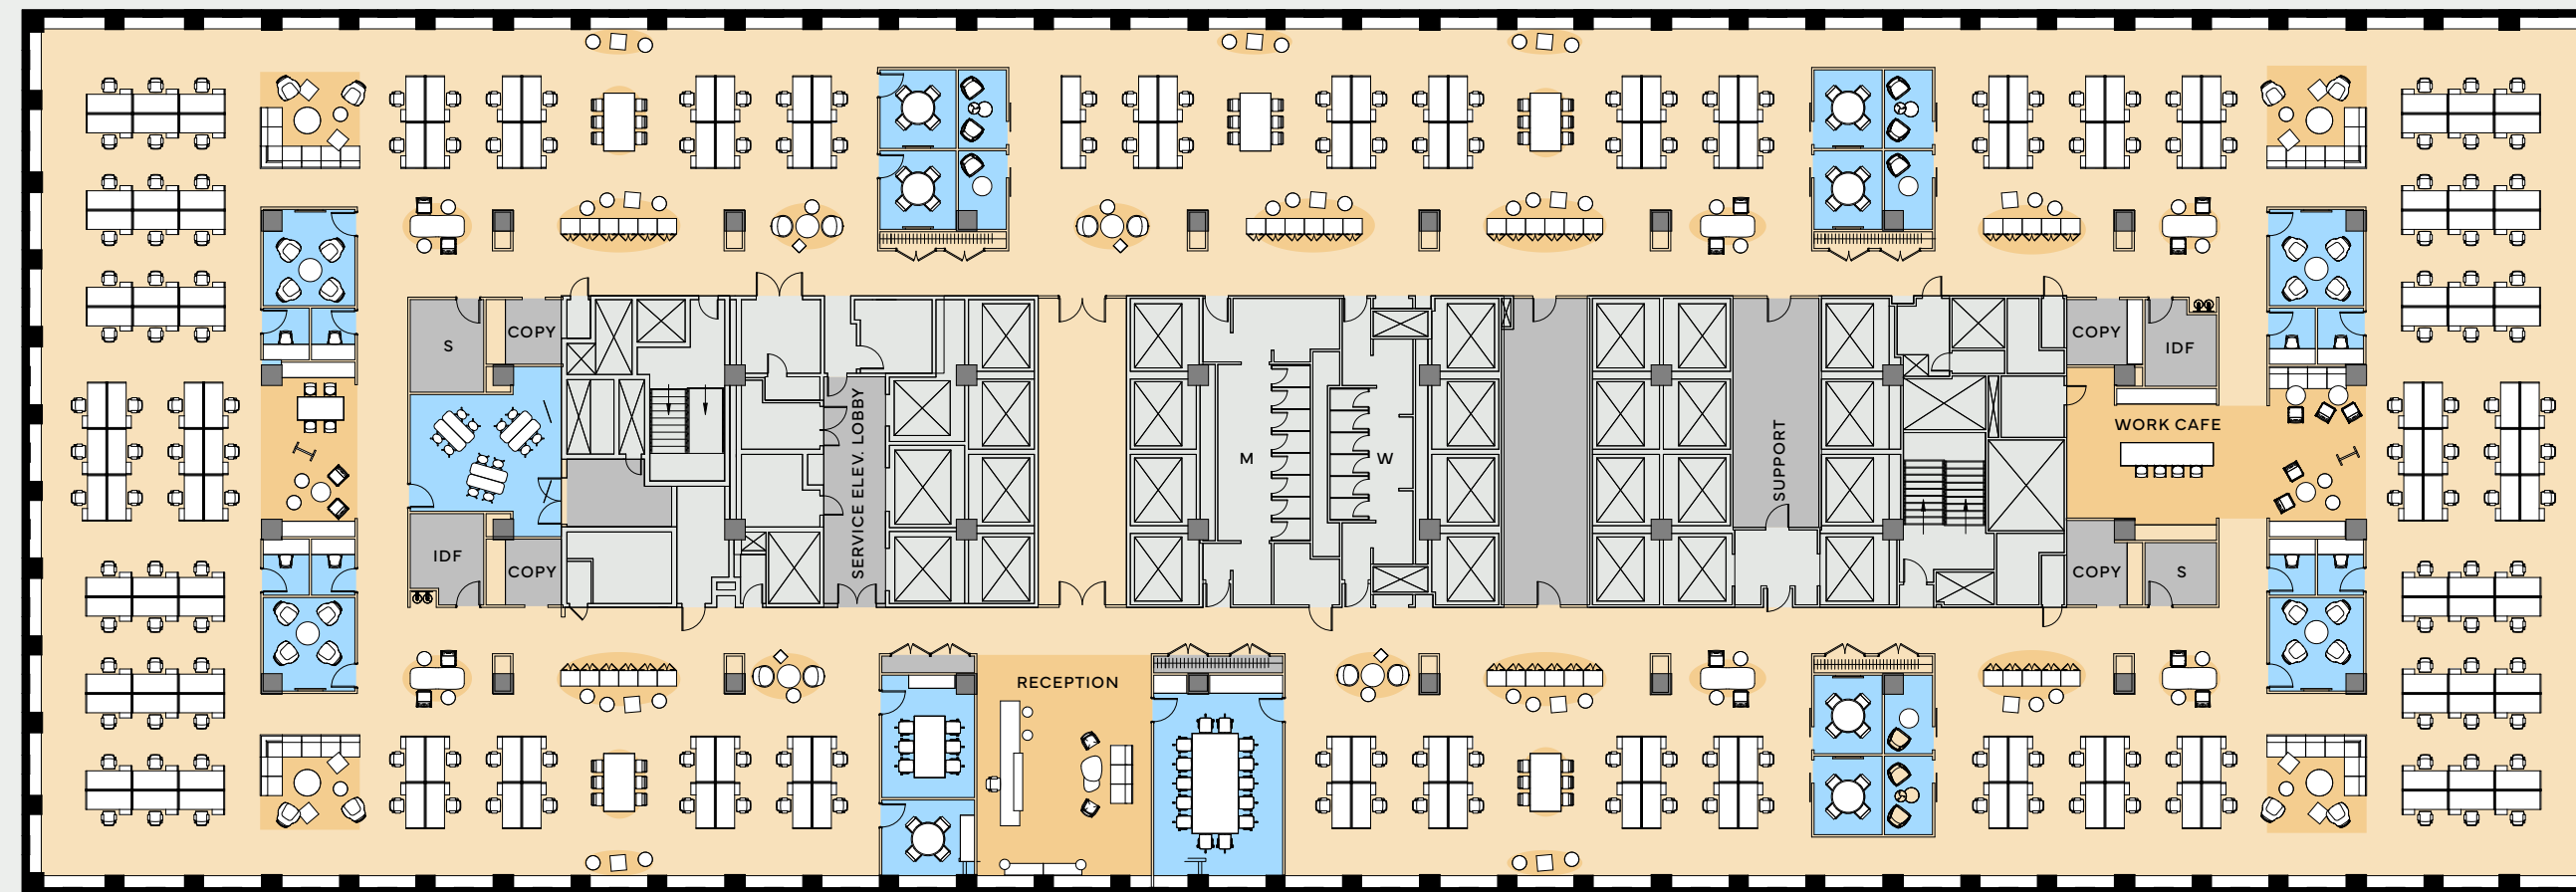

W 49TH ST

AVENUE OF THE AMERICAS

W 48TH ST

- OPEN OFFICE
- CONFERENCE
- CAFÉ / LOUNGE
- SUPPORT
- CORE / MECHANICAL

20-22nd Floor Tech

47,777 RSF

Workstations	190
12-Person Conference	2
4-Person Team Room	12
2-Person Focus Room	3
1-Person Focus Room	11
Total Personnel	190