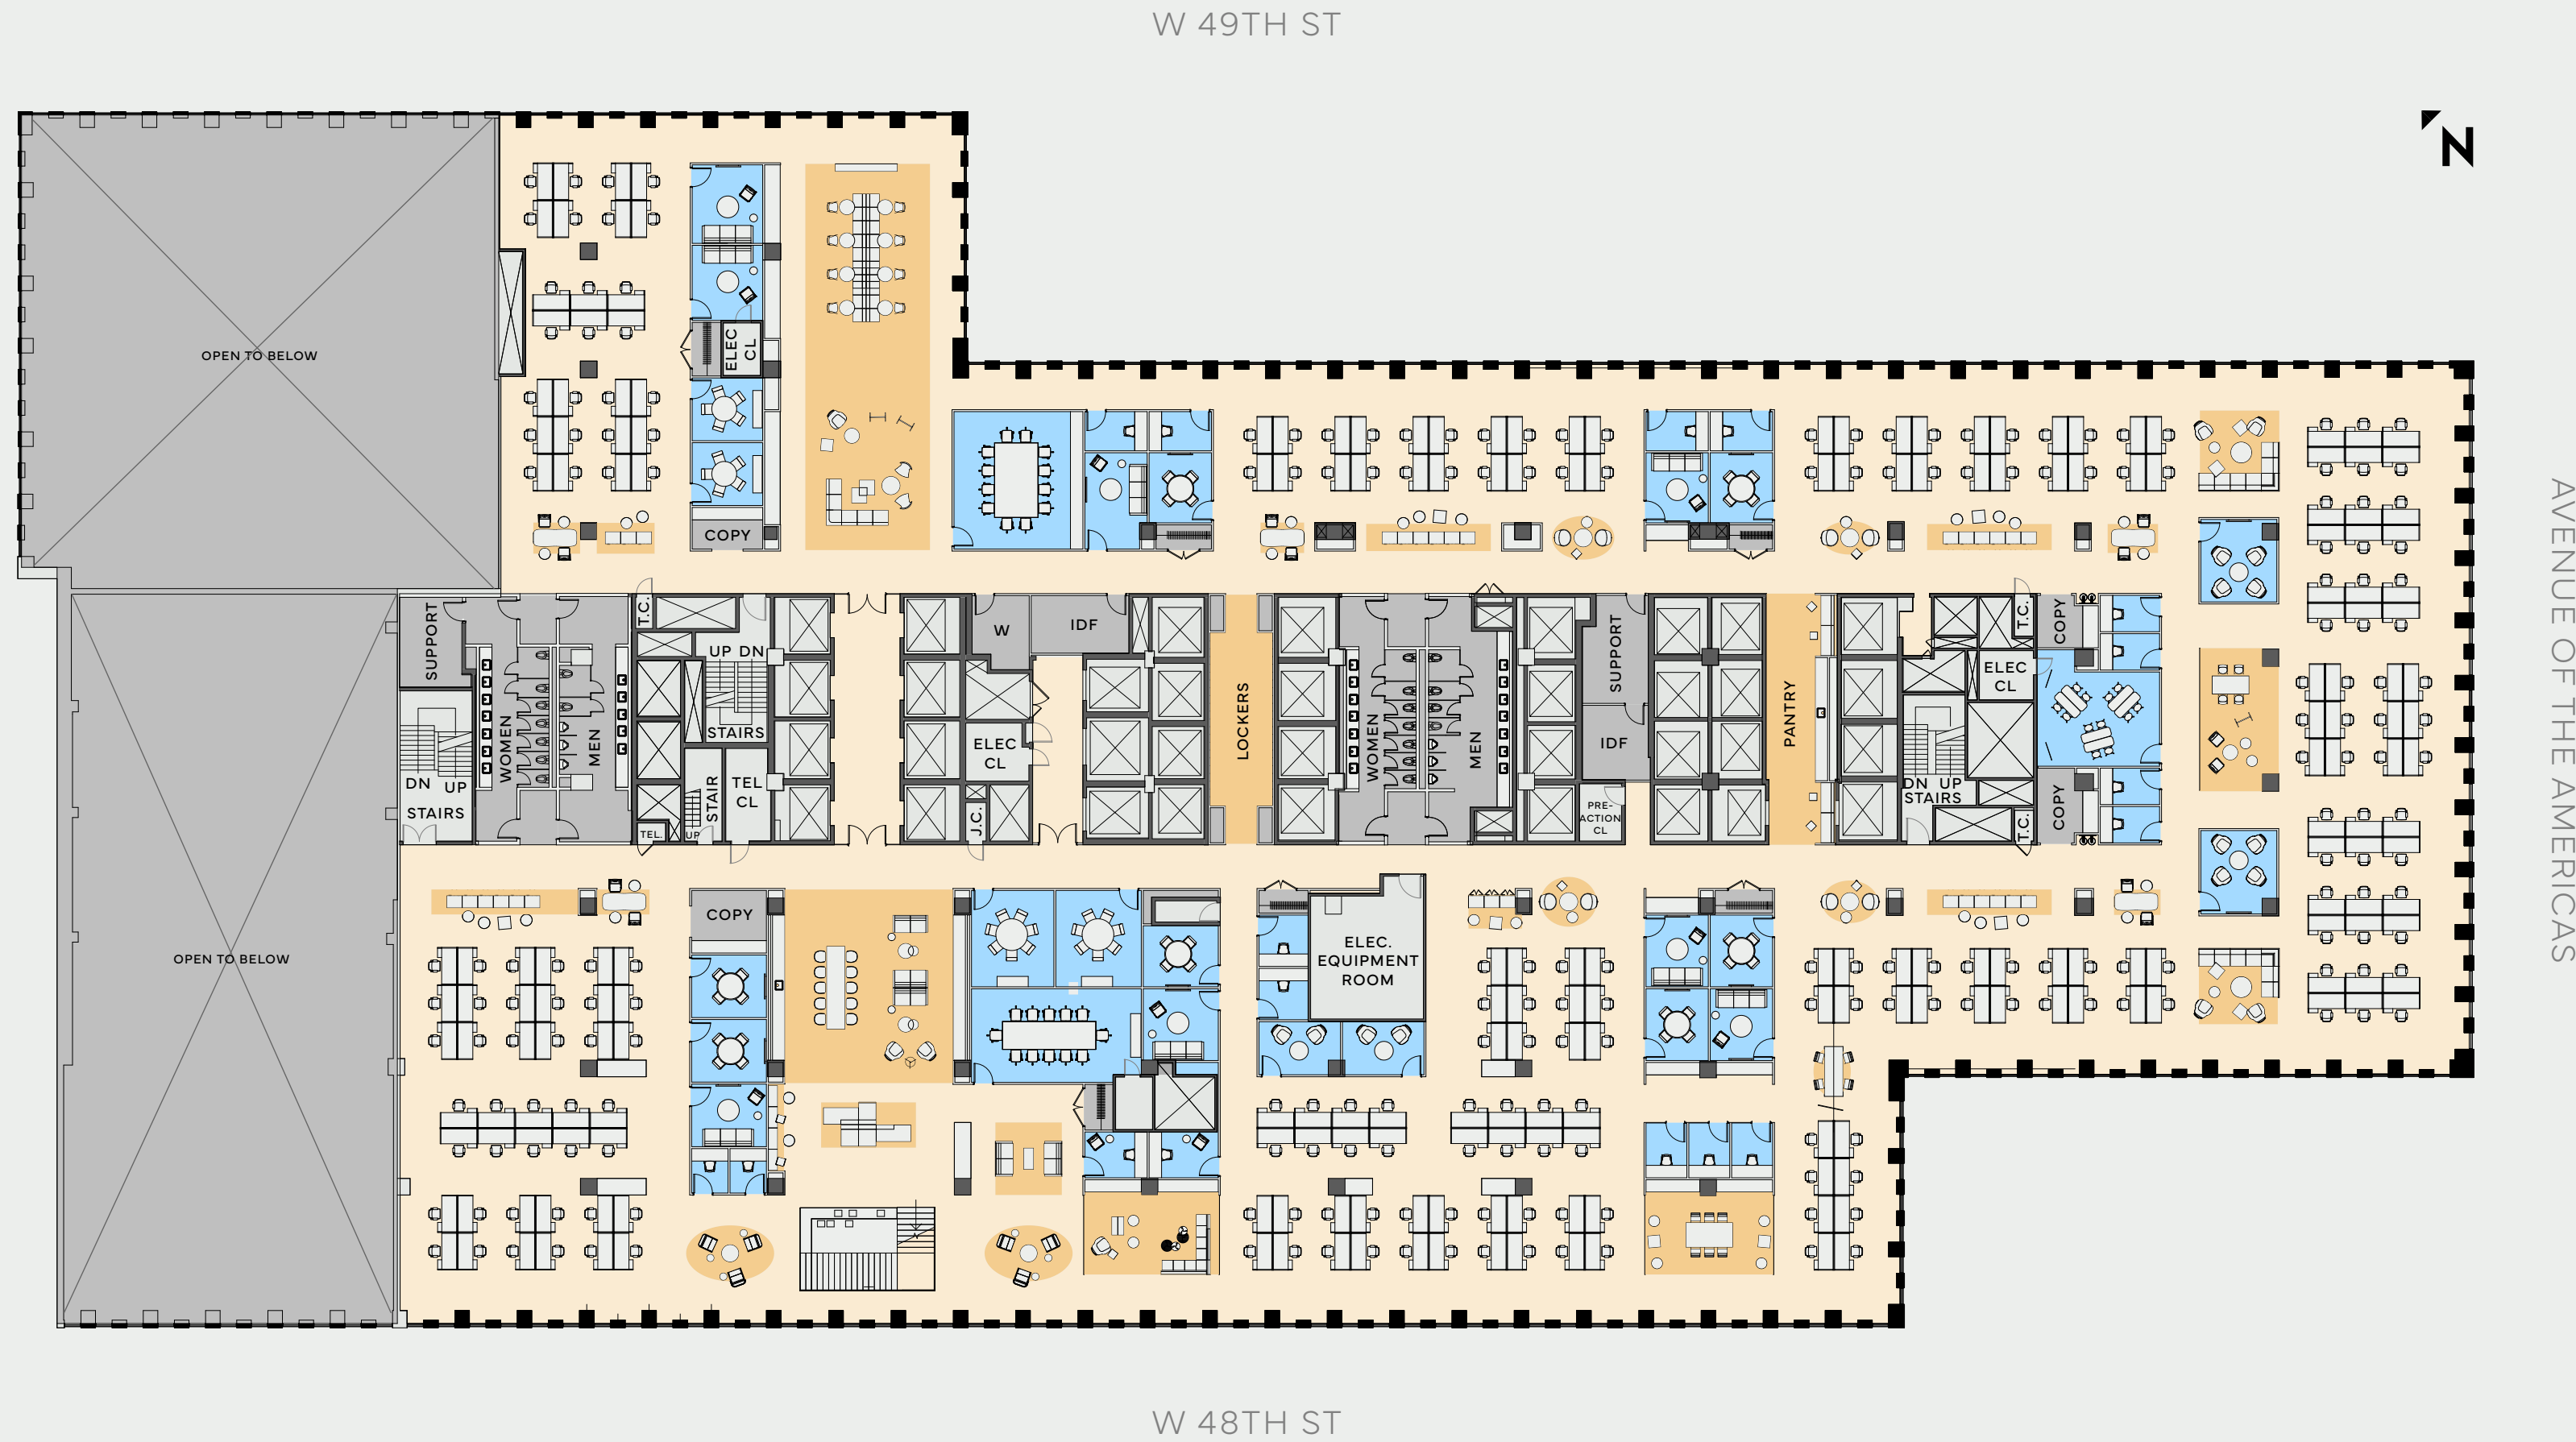

- TENANT SPACE
- CORE / MECHANICAL

3rd Floor Core & Shell

60,857 RSF

- OPEN OFFICE
- PRIVATE OFFICE
- CONFERENCE
- CAFÉ / LOUNGE
- SUPPORT
- CORE / MECHANICAL

3rd Floor Financial with Trading

60,857 RSF

Workstations	130
Bench Seats	204
Private Office	24
39-Person Conference	1
18-Person Conference	1
12-Person Conference	2
10-Person Conference	2
8-Person Conference	2
6-Person Conference	2
4-Person Conference	5
Phone/Focus Room	6
Total Personnel	338

- OPEN OFFICE
- CONFERENCE
- CAFÉ / LOUNGE
- SUPPORT
- CORE / MECHANICAL

3rd Floor Tech

60,857 RSF

Workstations	230
12-Person Conference	3
7-Person Conference	2
5-Person Conference	2
Team Room	19
Focus Room	17
Total Personnel	230

- TENANT SPACE
- CORE / MECHANICAL

4-5th Floor Core & Shell

79,574 RSF

- OPEN OFFICE
- CONFERENCE
- CAFÉ / LOUNGE
- SUPPORT
- CORE / MECHANICAL

5th Floor Consulting

79,574 RSF

Workstations	286
14-Person Conference	1
12-Person Conference	3
10-Person Conference	2
7-Person Conference	4
5-Person Conference	2
Team Room	21
Phone/Focus Room	4
Total Personnel	286

- OPEN OFFICE
- PRIVATE OFFICE
- CONFERENCE
- CAFÉ / LOUNGE
- SUPPORT
- CORE / MECHANICAL

5th Floor Perimeter Office

79,574 RSF

Perimeter Office Type 1	27
Perimeter Office Type 2	33
Interior Office	17
Workstations	298
16-Person Conference	1
12-Person Conference	3
8-Person Conference	9
7-Person Conference	4
6-Person Conference	3
4-Person Conference	9
Phone/Focus Room	3
Total Personnel	375