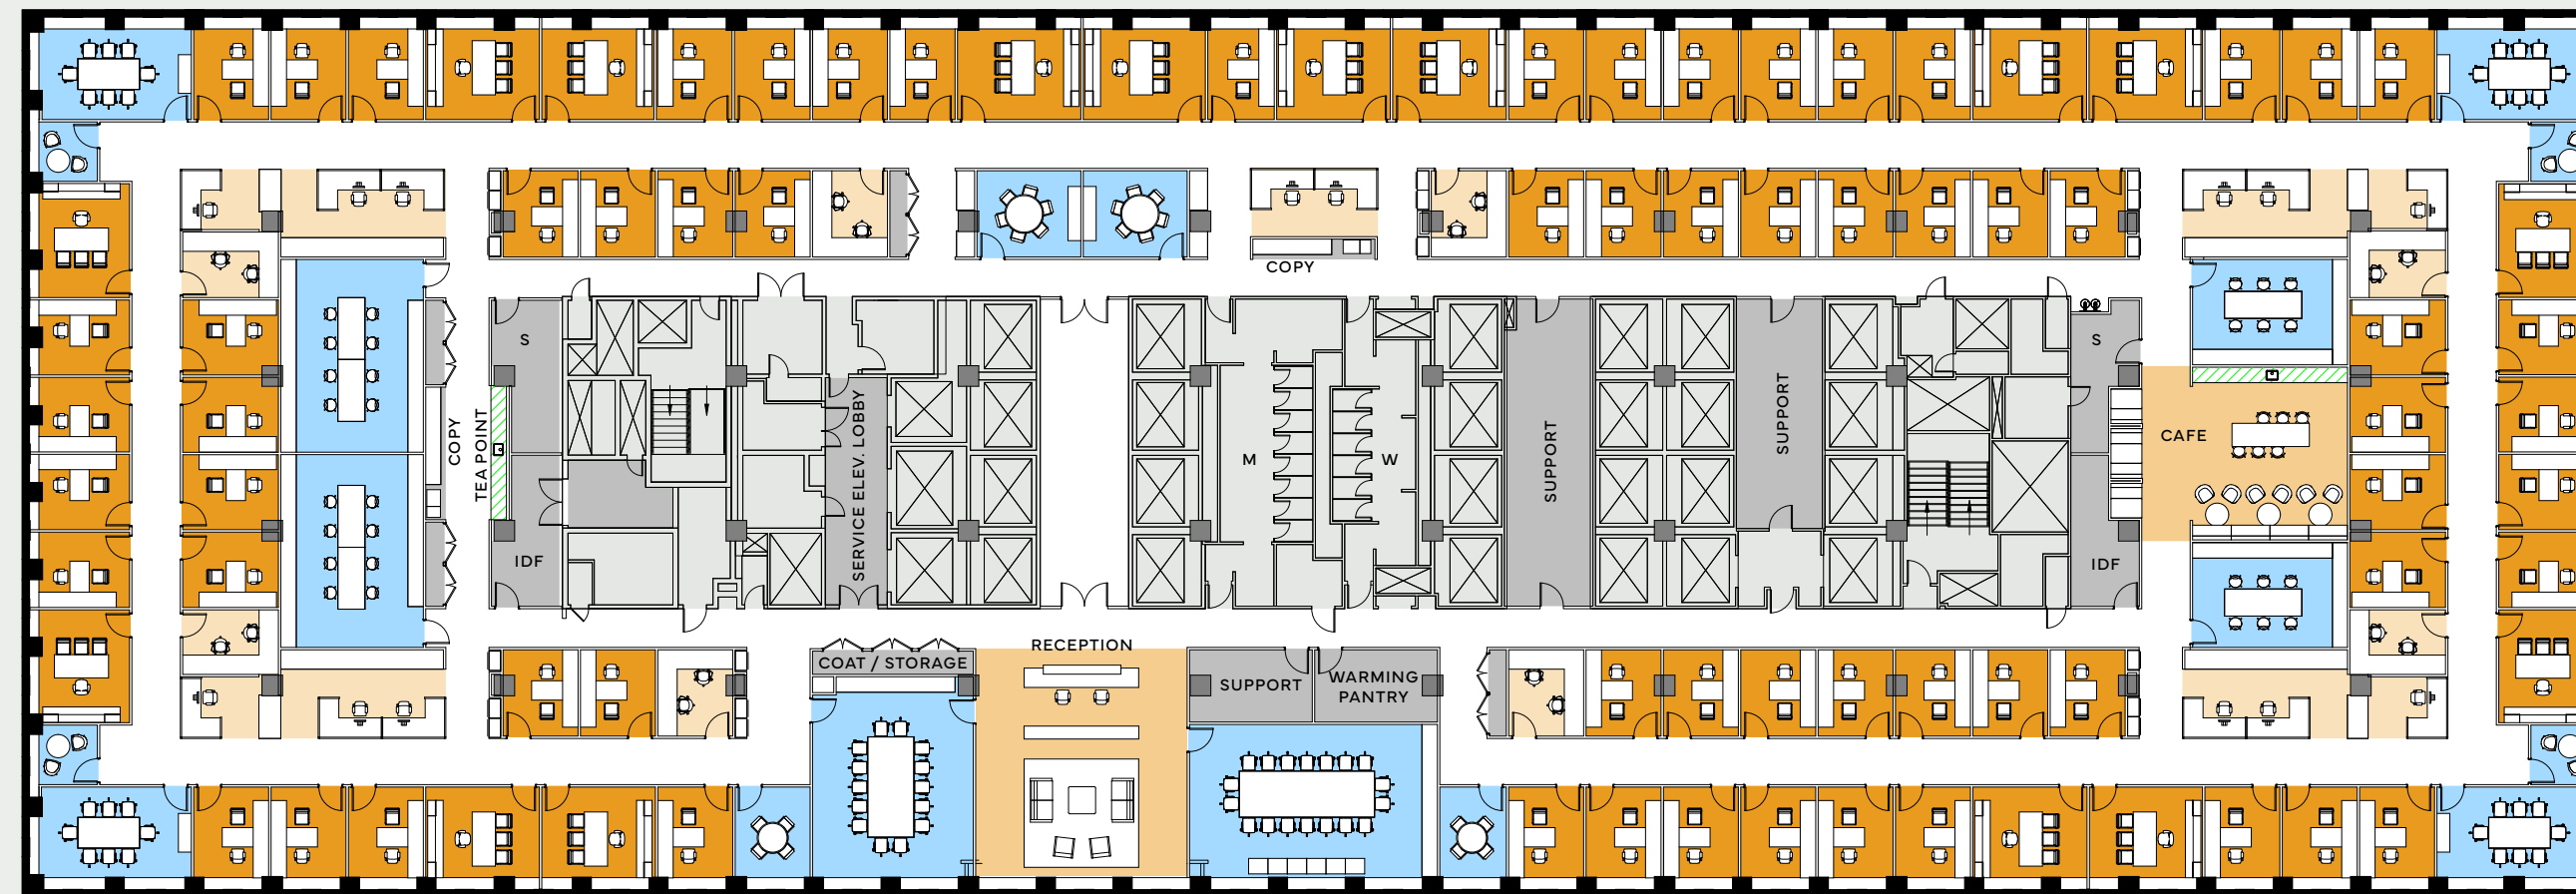

W 49TH ST

AVENUE OF THE AMERICAS

W 48TH ST

- OPEN OFFICE
- PRIVATE OFFICE
- CONFERENCE
- CAFÉ / LOUNGE
- SUPPORT
- CORE / MECHANICAL

20-22nd Floor Legal Office Intensive – Two Sized Office

47,777 RSF

Admin/Paralegal	30
Private Office	83
18-Person Conference	1
14-Person Conference	1
8-Person Conference	4
6-Person Conference	2
4-Person Conference	2
2-Person Conference	4
Case Room	4
Total Personnel	113