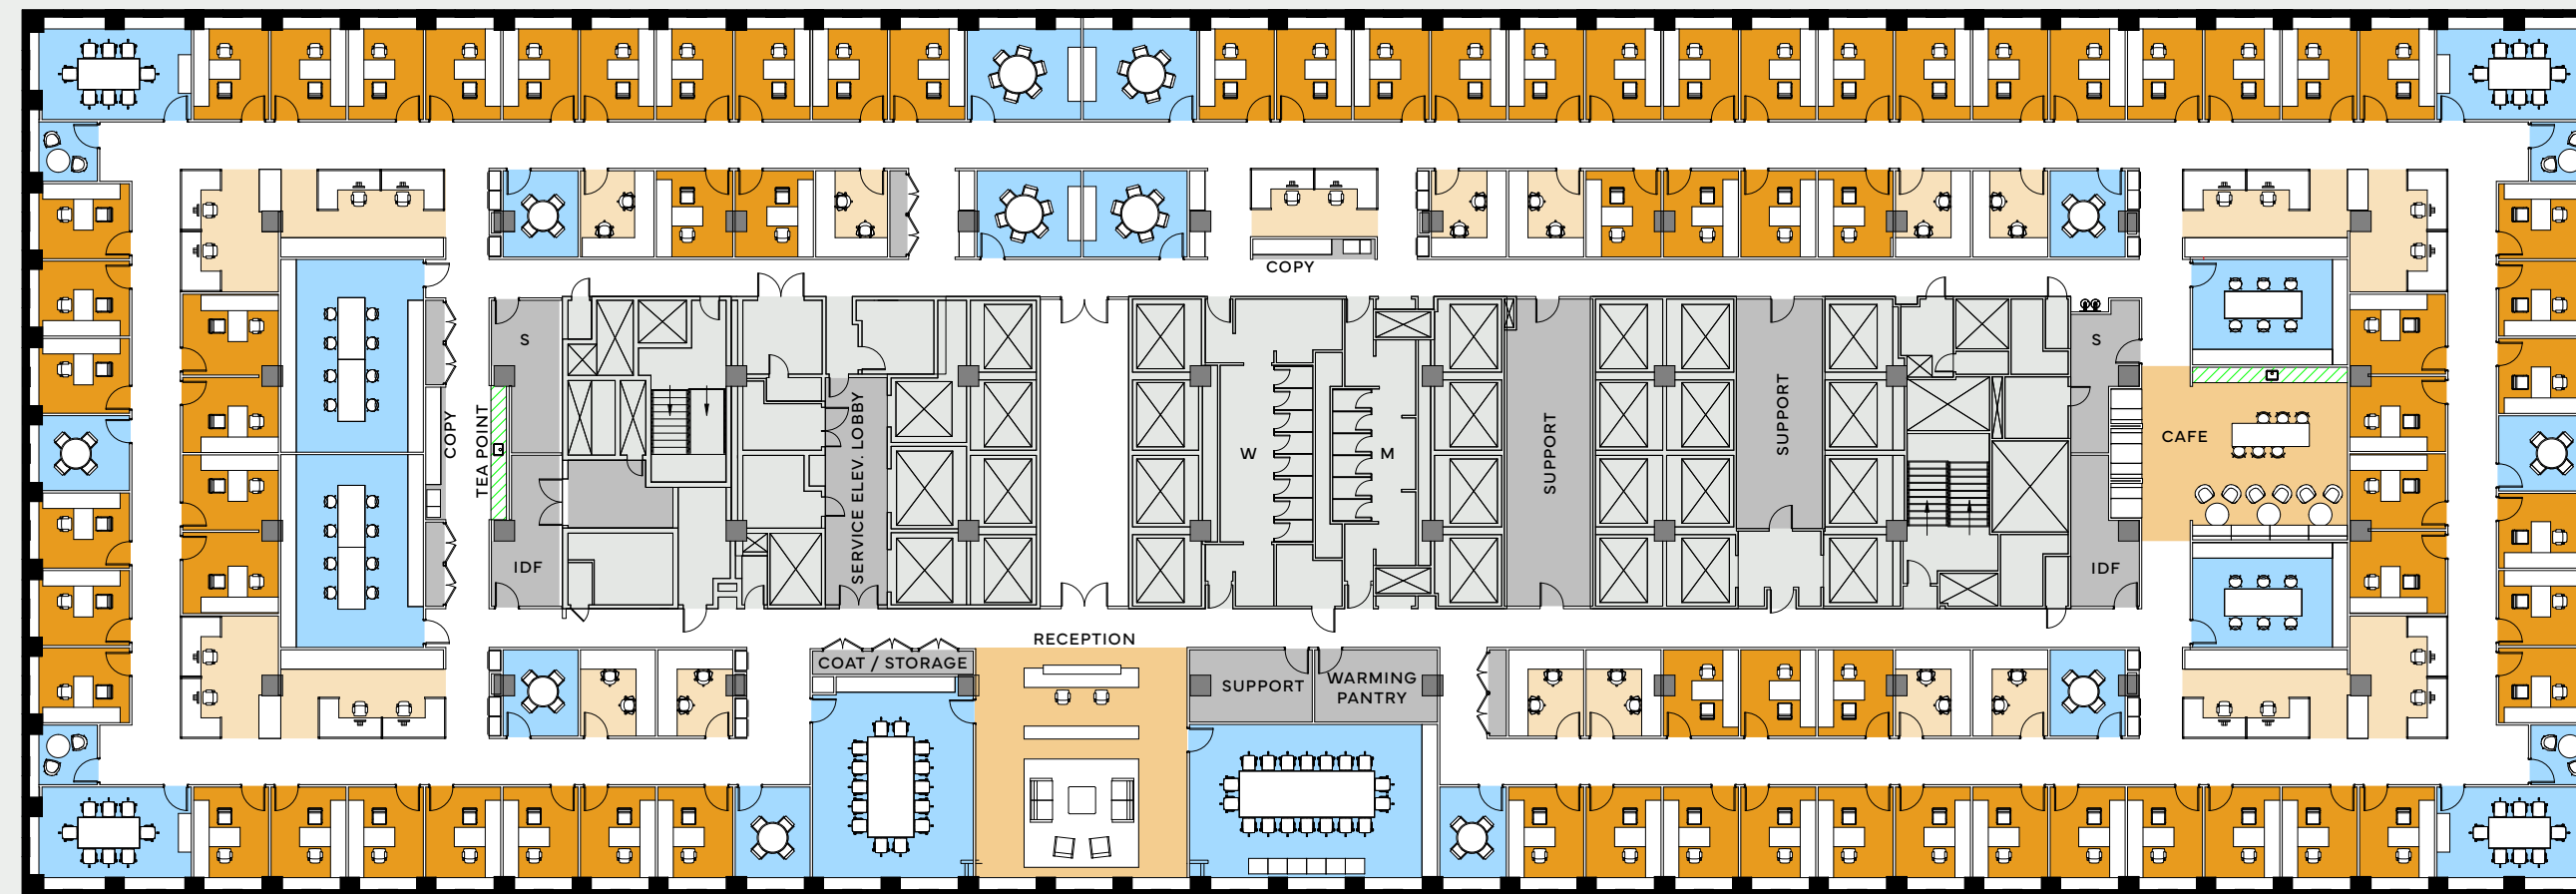

W 49TH ST

AVENUE OF THE AMERICAS

W 48TH ST

- OPEN OFFICE
- PRIVATE OFFICE
- CONFERENCE
- CAFÉ / LOUNGE
- SUPPORT
- CORE / MECHANICAL

20-22nd Floor

Legal Office Intensive – One Sized Office (Small)

47,777 RSF

Admin/Paralegal	42
Private Office	74
18-Person Conference	1
14-Person Conference	1
8-Person Conference	4
6-Person Conference	4
4-Person Conference	8
2-Person Conference	4
Case Room	4
Total Personnel	116