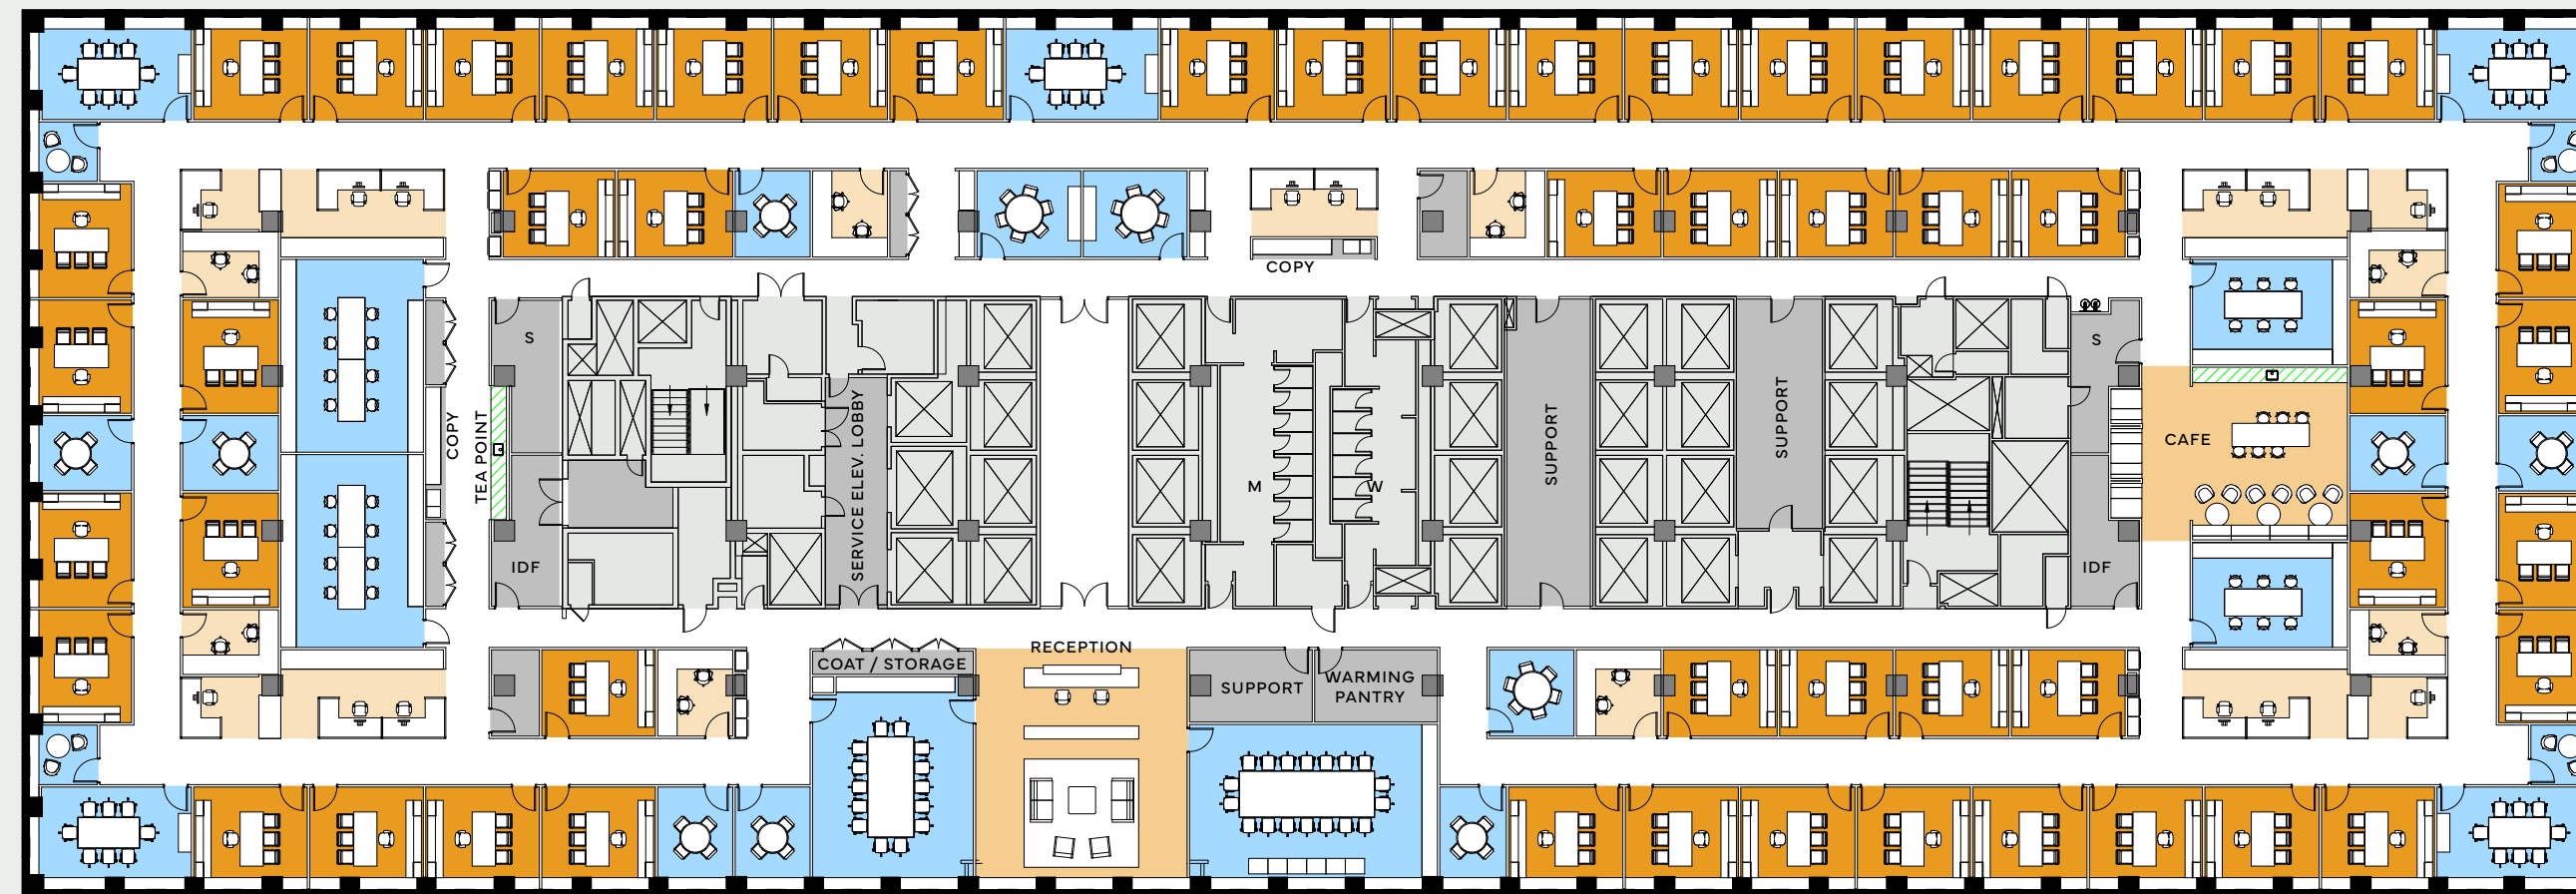

W 49TH ST

AVENUE OF THE AMERICAS

W 48TH ST

- OPEN OFFICE
- PRIVATE OFFICE
- CONFERENCE
- CAFÉ / LOUNGE
- SUPPORT
- CORE / MECHANICAL

20-22nd Floor

Legal Office Intensive – One Sized Office (Large)

47,777 RSF

Admin/Paralegal	30
Private Office	54
18-Person Conference	1
14-Person Conference	1
8-Person Conference	5
6-Person Conference	3
4-Person Conference	8
2-Person Conference	4
Case Room	4
Total Personnel	84