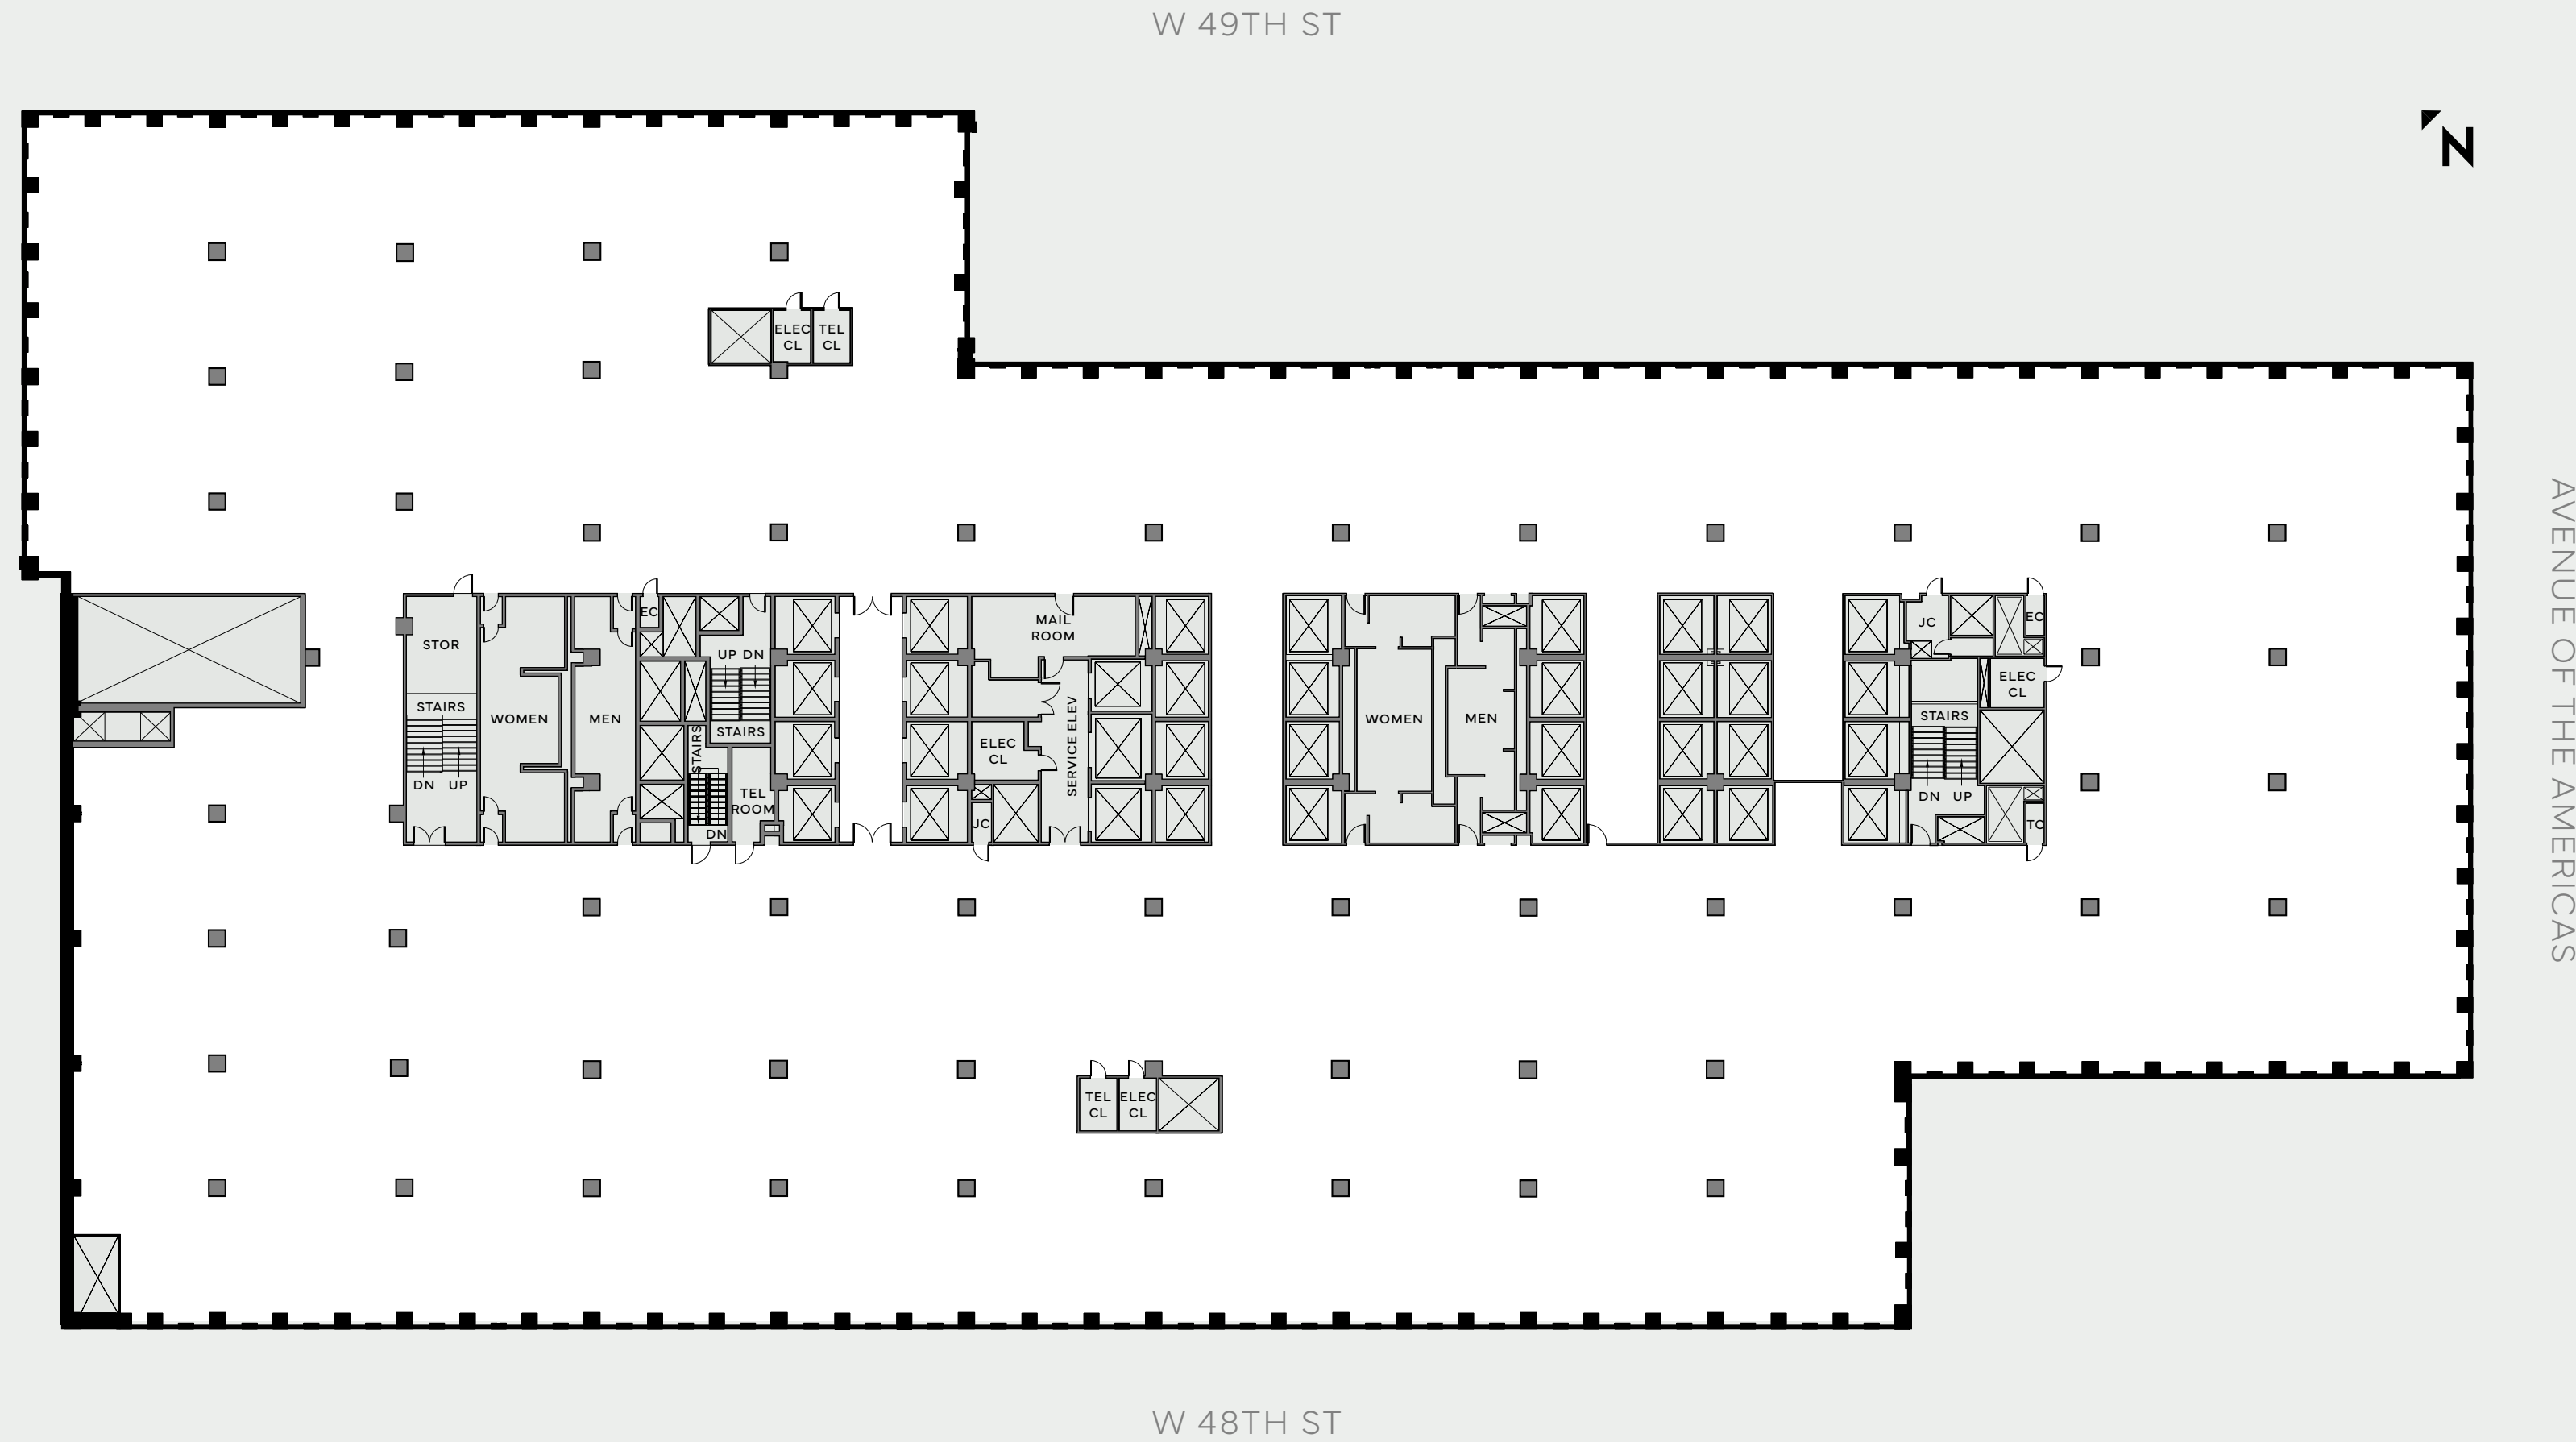

- TENANT SPACE
- CORE / MECHANICAL

4-5th Floor Core & Shell

79,574 RSF