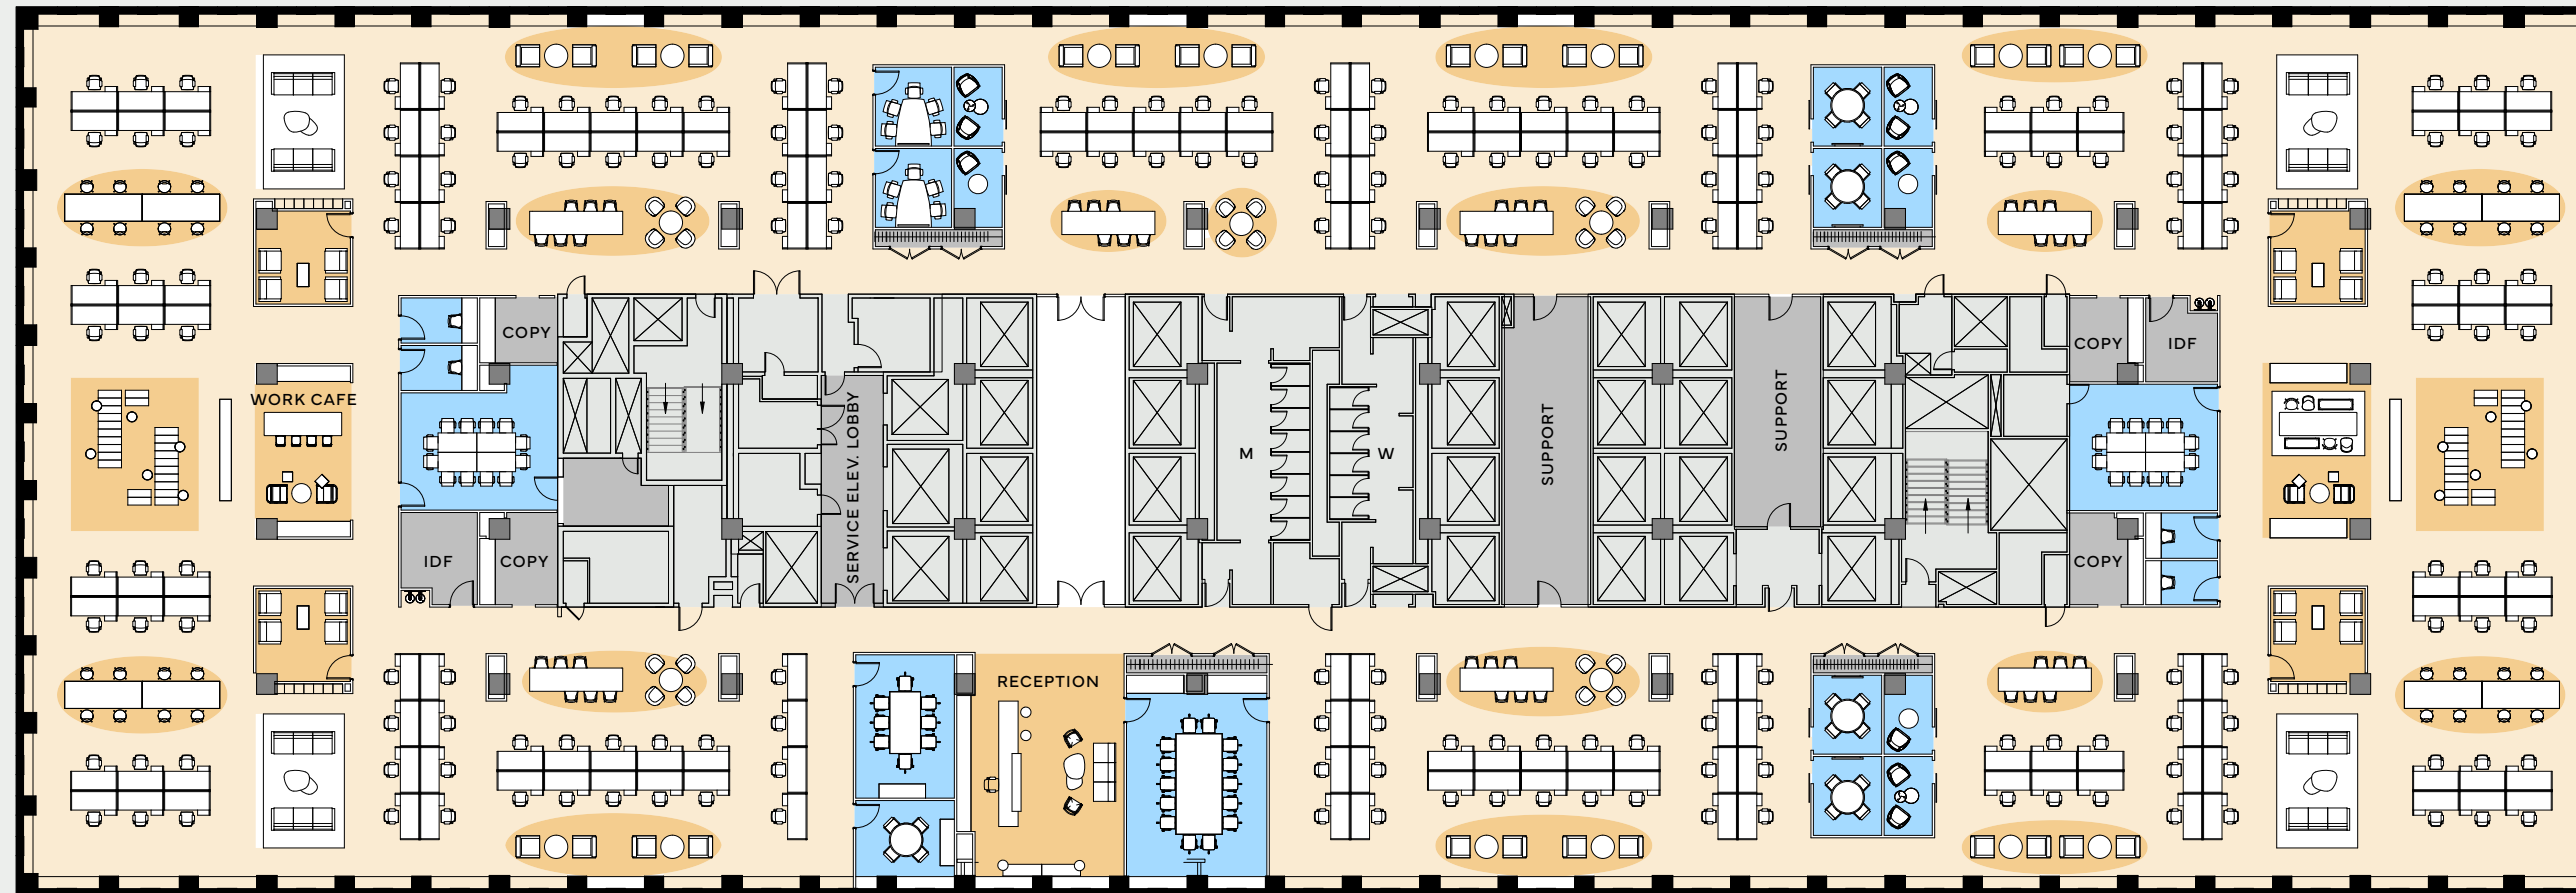

- TENANT SPACE
- CORE / MECHANICAL

4-5th Floor Core & Shell

79,574 RSF

- OPEN OFFICE
- CONFERENCE
- CAFÉ / LOUNGE
- SUPPORT
- CORE / MECHANICAL

5th Floor Consulting

79,574 RSF

Workstations	286
14-Person Conference	1
12-Person Conference	3
10-Person Conference	2
7-Person Conference	4
5-Person Conference	2
Team Room	21
Phone/Focus Room	4
Total Personnel	286

- OPEN OFFICE
- PRIVATE OFFICE
- CONFERENCE
- CAFÉ / LOUNGE
- SUPPORT
- CORE / MECHANICAL

5th Floor Financial with Trading

79,574 RSF

Workstations	110
Bench Seats	417
Private Office	29
14-Person Conference	2
10-Person Conference	3
6-Person Conference	4
4-Person Conference	6
Phone/Focus Room	4
Total Personnel	556

W 48TH ST

- TENANT SPACE
- CORE / MECHANICAL

20-22nd Floor Core & Shell

47,777 RSF

W 49TH ST

AVENUE OF THE AMERICAS

W 48TH ST

- OPEN OFFICE
- CONFERENCE
- CAFÉ / LOUNGE
- SUPPORT
- CORE / MECHANICAL

20-22nd Floor Consulting

47,777 RSF

Workstations	186
12-Person Conference	3
5-Person Team Room	4
4-Person Team Room	8
2-Person Focus Room	3
1-Person Focus Room	7
Total Personnel	190

W 49TH ST

AVENUE OF THE AMERICAS