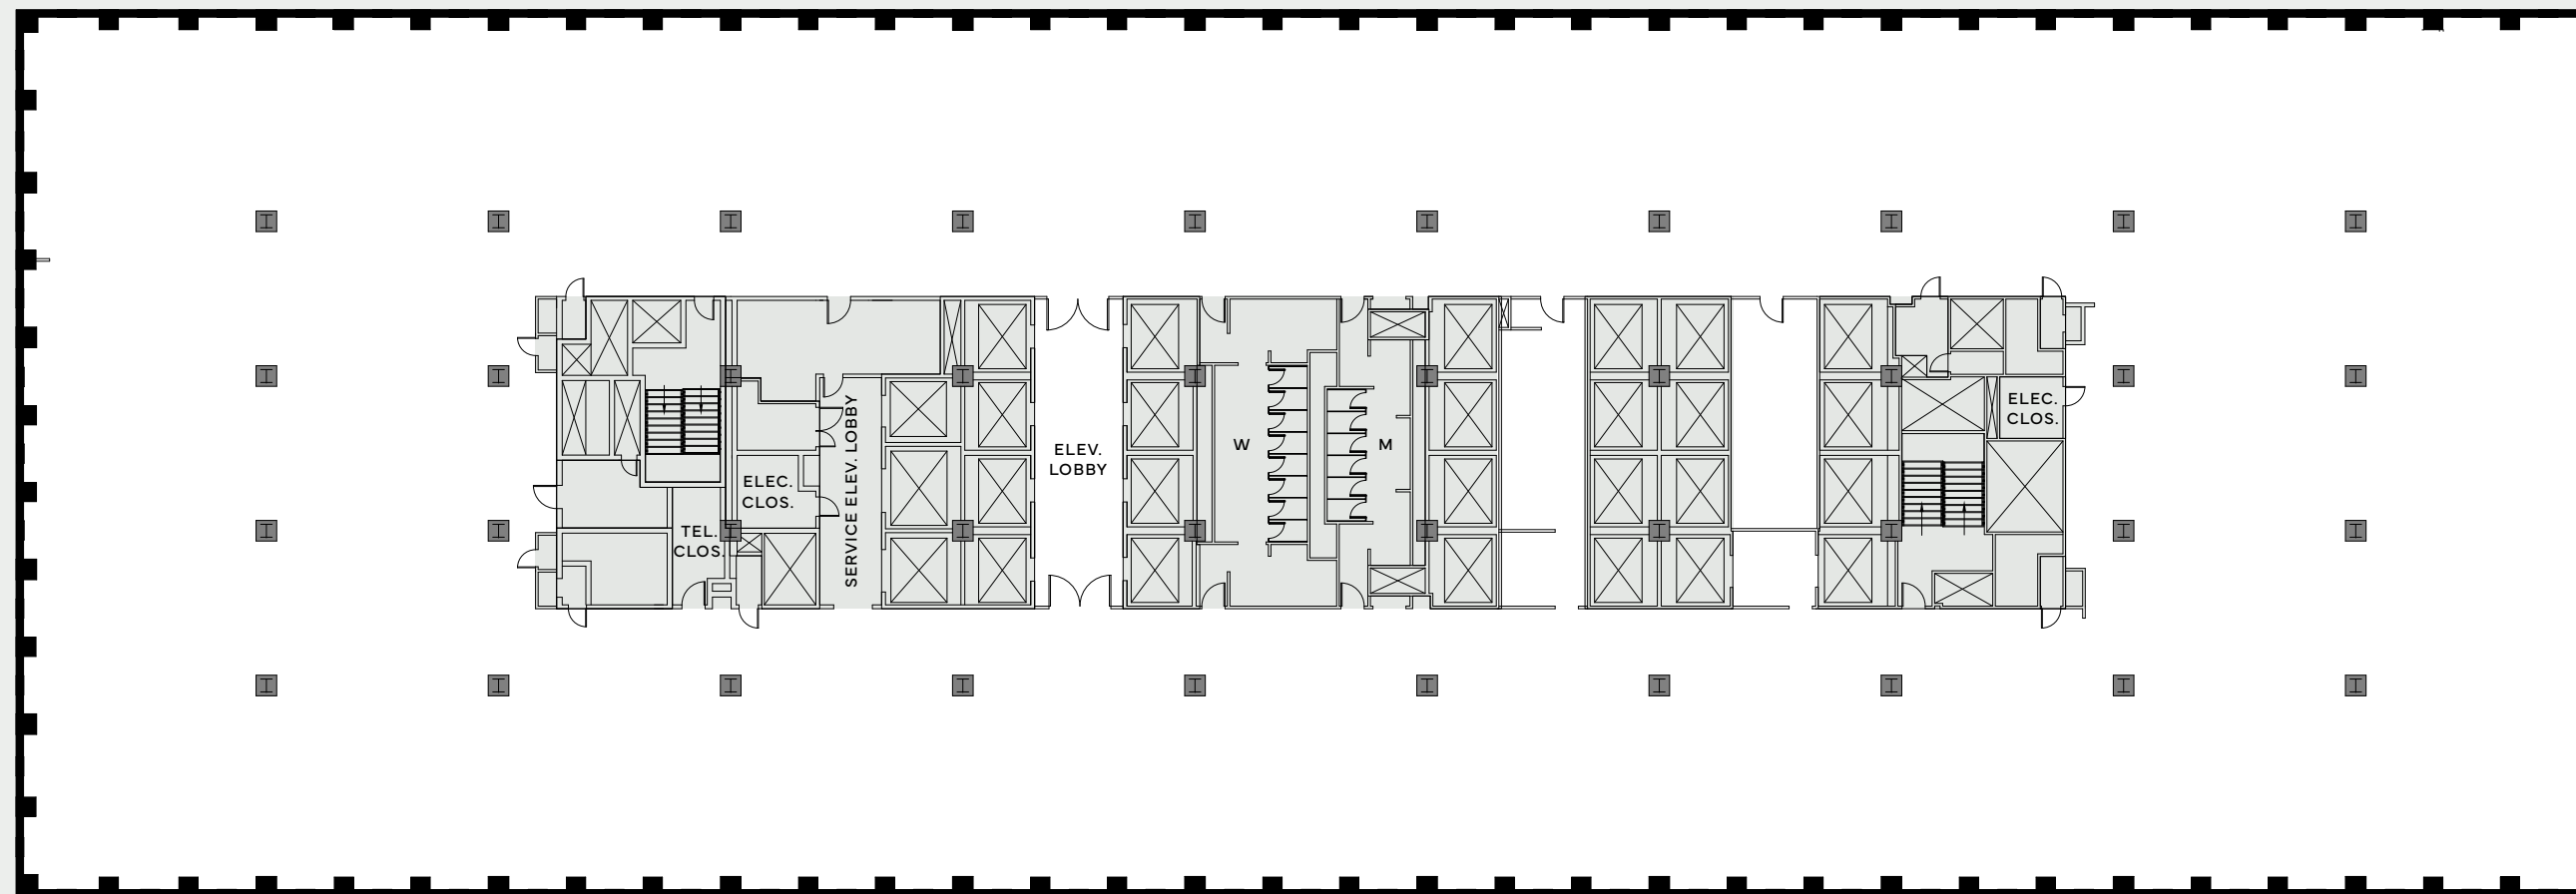

W 49TH ST

AVENUE OF THE AMERICAS

W 48TH ST

- TENANT SPACE
- CORE / MECHANICAL

20-22nd Floor Core & Shell

47,777 RSF