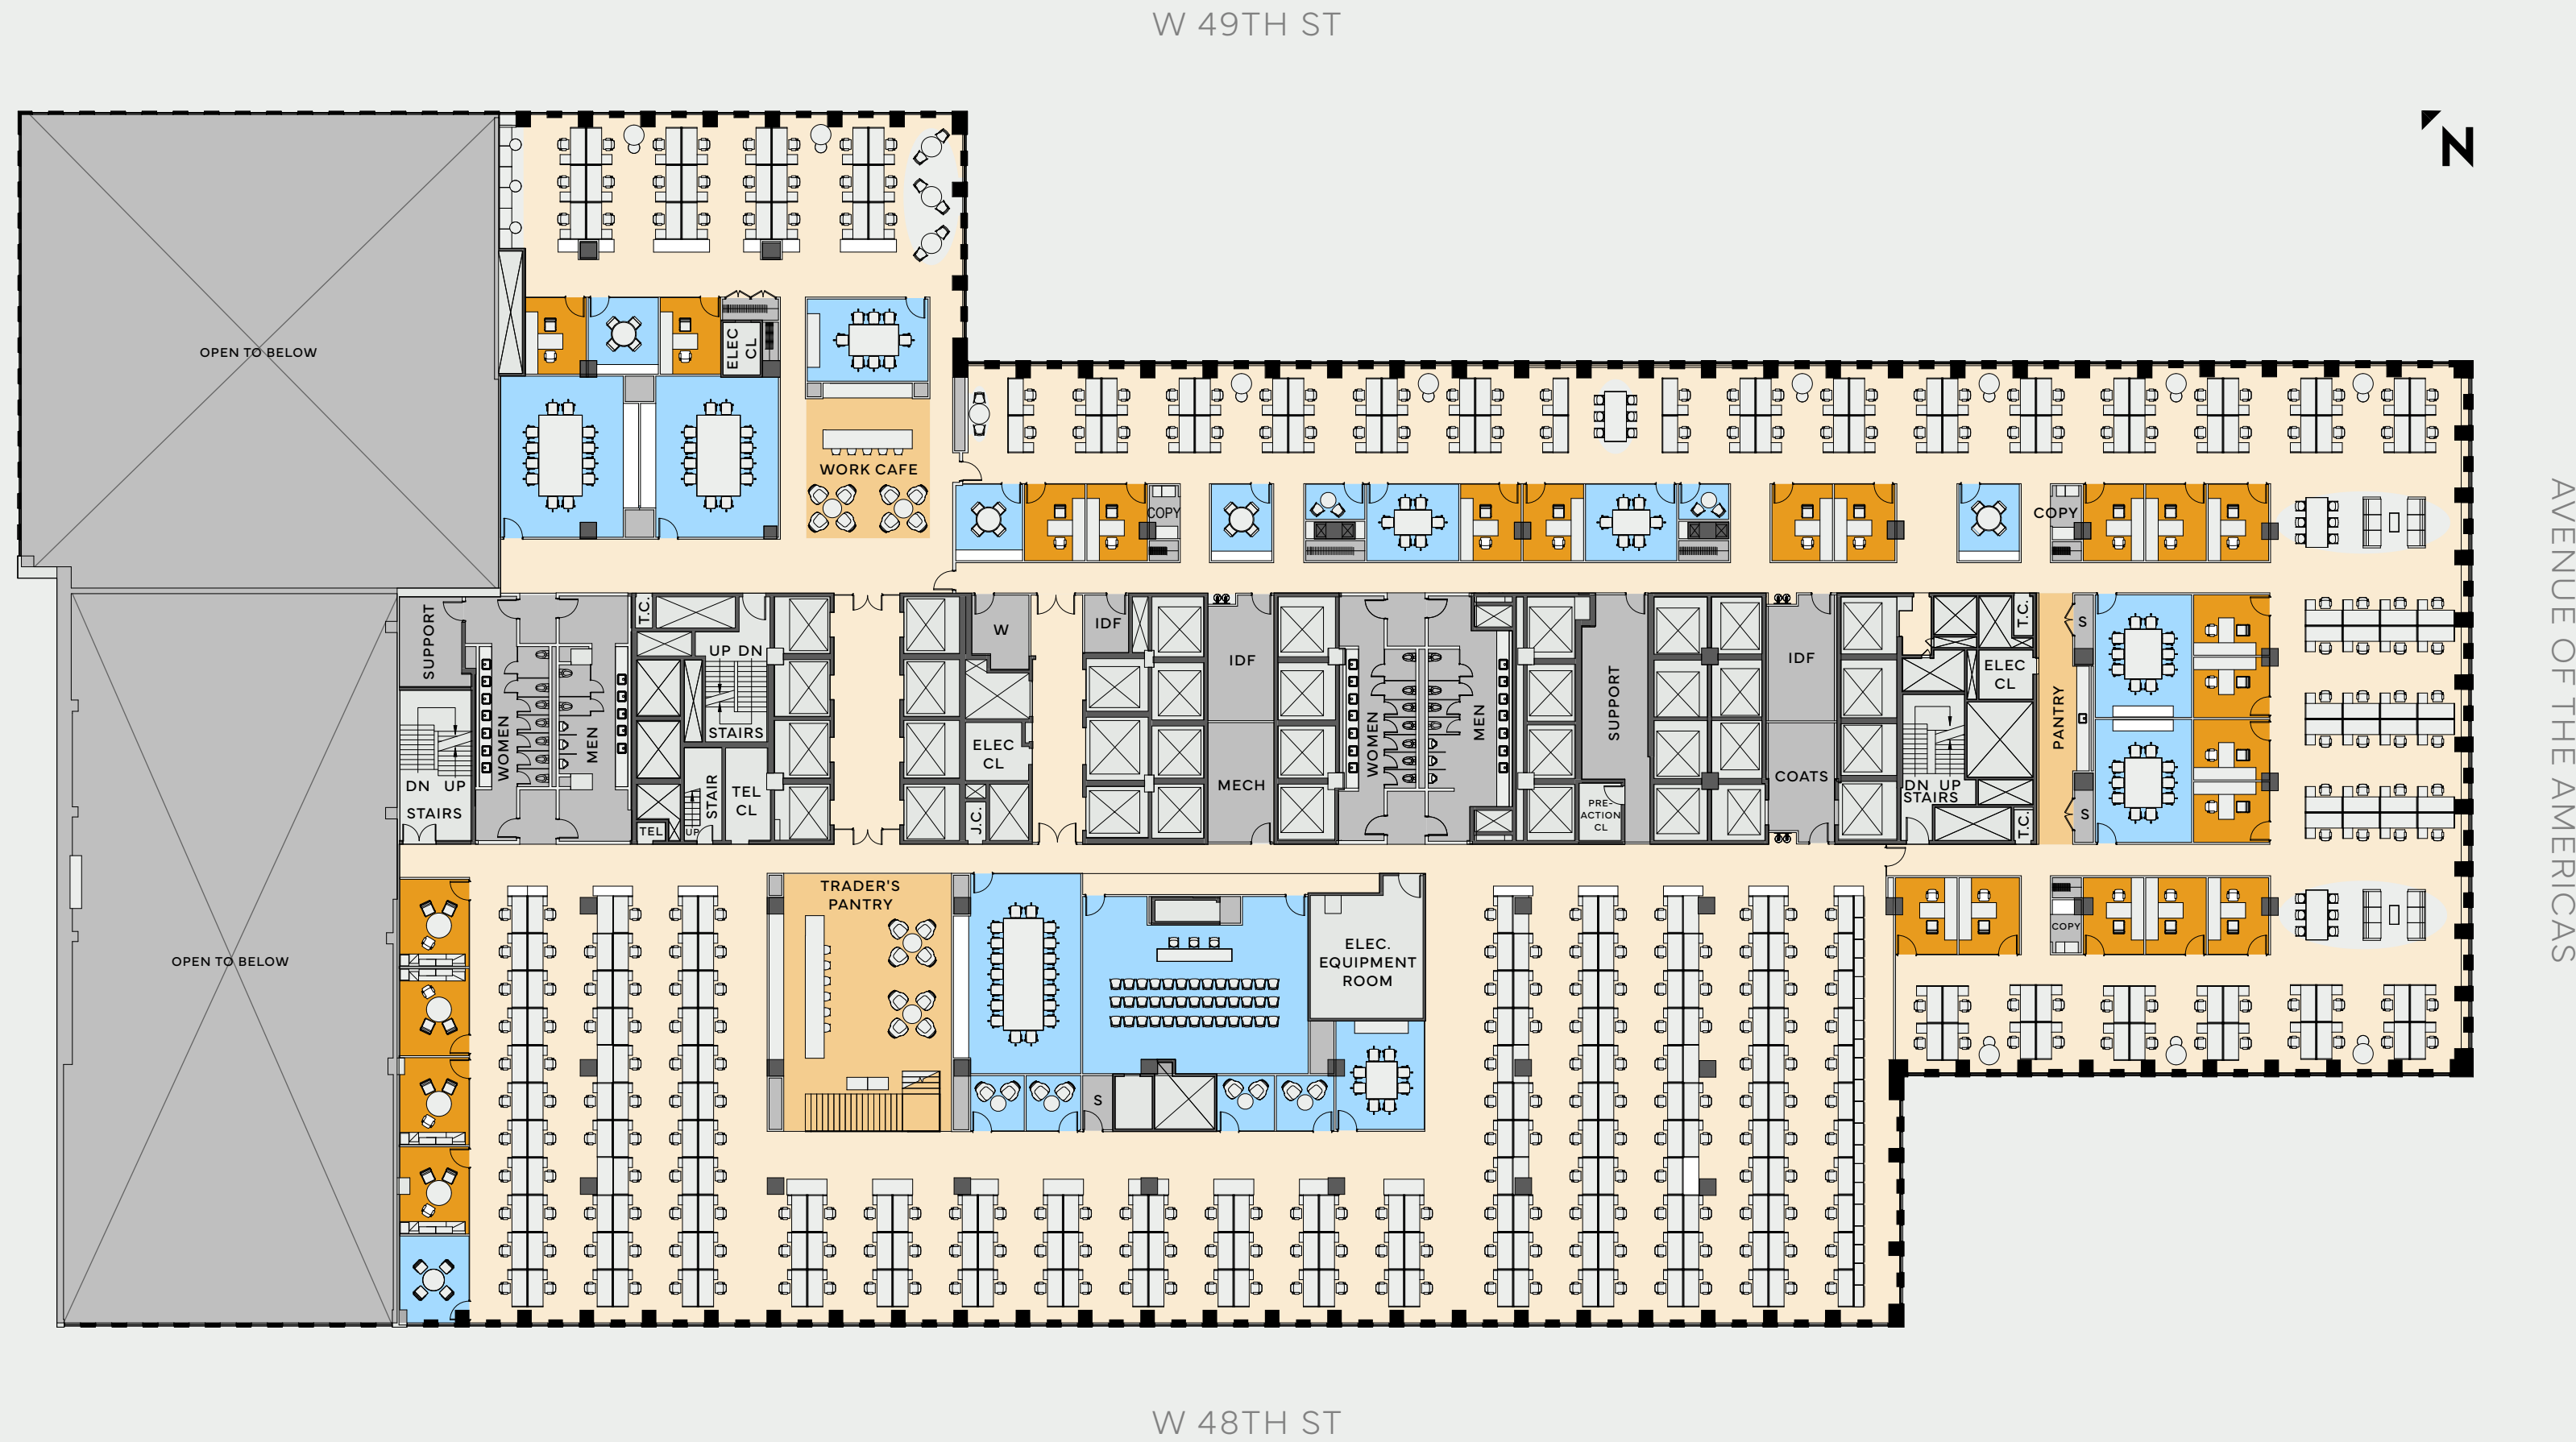

- TENANT SPACE
- CORE / MECHANICAL

3rd Floor Core & Shell

60,857 RSF

- OPEN OFFICE
- PRIVATE OFFICE
- CONFERENCE
- CAFÉ / LOUNGE
- SUPPORT
- CORE / MECHANICAL

3rd Floor Financial with Trading

60,857 RSF

Workstations	130
Bench Seats	204
Private Office	24
39-Person Conference	1
18-Person Conference	1
12-Person Conference	2
10-Person Conference	2
8-Person Conference	2
6-Person Conference	2
4-Person Conference	5
Phone/Focus Room	6
Total Personnel	338

- OPEN OFFICE
- CONFERENCE
- CAFÉ / LOUNGE
- SUPPORT
- CORE / MECHANICAL

3rd Floor Tech

60,857 RSF

Workstations	230
12-Person Conference	3
7-Person Conference	2
5-Person Conference	2
Team Room	19
Focus Room	17
Total Personnel	230

- TENANT SPACE
- CORE / MECHANICAL

4-5th Floor Core & Shell

79,574 RSF

- OPEN OFFICE
- CONFERENCE
- CAFÉ / LOUNGE
- SUPPORT
- CORE / MECHANICAL

5th Floor Consulting

79,574 RSF

Workstations	286
14-Person Conference	1
12-Person Conference	3
10-Person Conference	2
7-Person Conference	4
5-Person Conference	2
Team Room	21
Phone/Focus Room	4
Total Personnel	286