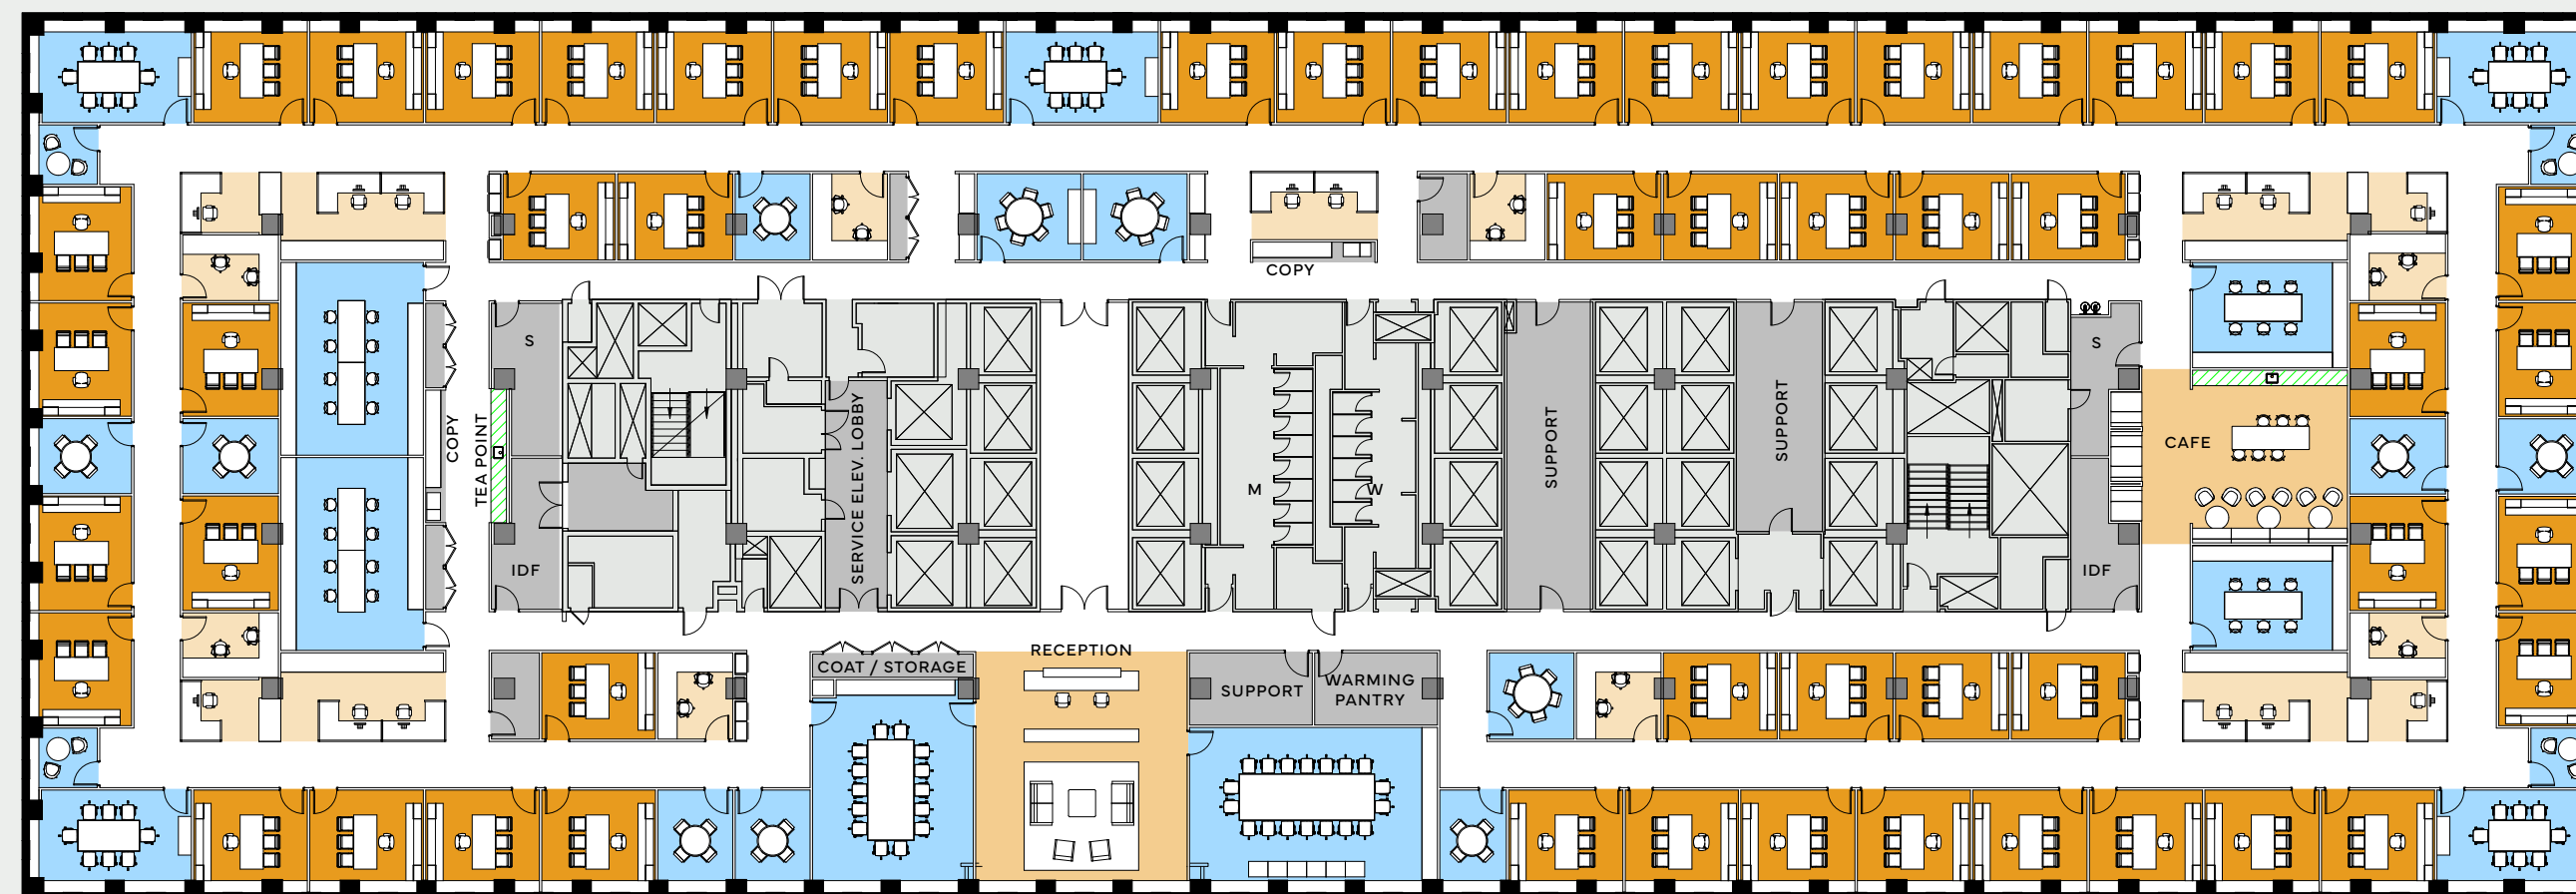

W 49TH ST

AVENUE OF THE AMERICAS

W 48TH ST

- OPEN OFFICE
- PRIVATE OFFICE
- CONFERENCE
- CAFÉ / LOUNGE
- SUPPORT
- CORE / MECHANICAL

20-24th Floor

Legal Office Intensive – One Sized Office (Large)

47,777 RSF

Admin/Paralegal	30
Private Office	54
18-Person Conference	1
14-Person Conference	1
8-Person Conference	5
6-Person Conference	3
4-Person Conference	8
2-Person Conference	4
Case Room	4
Total Personnel	84