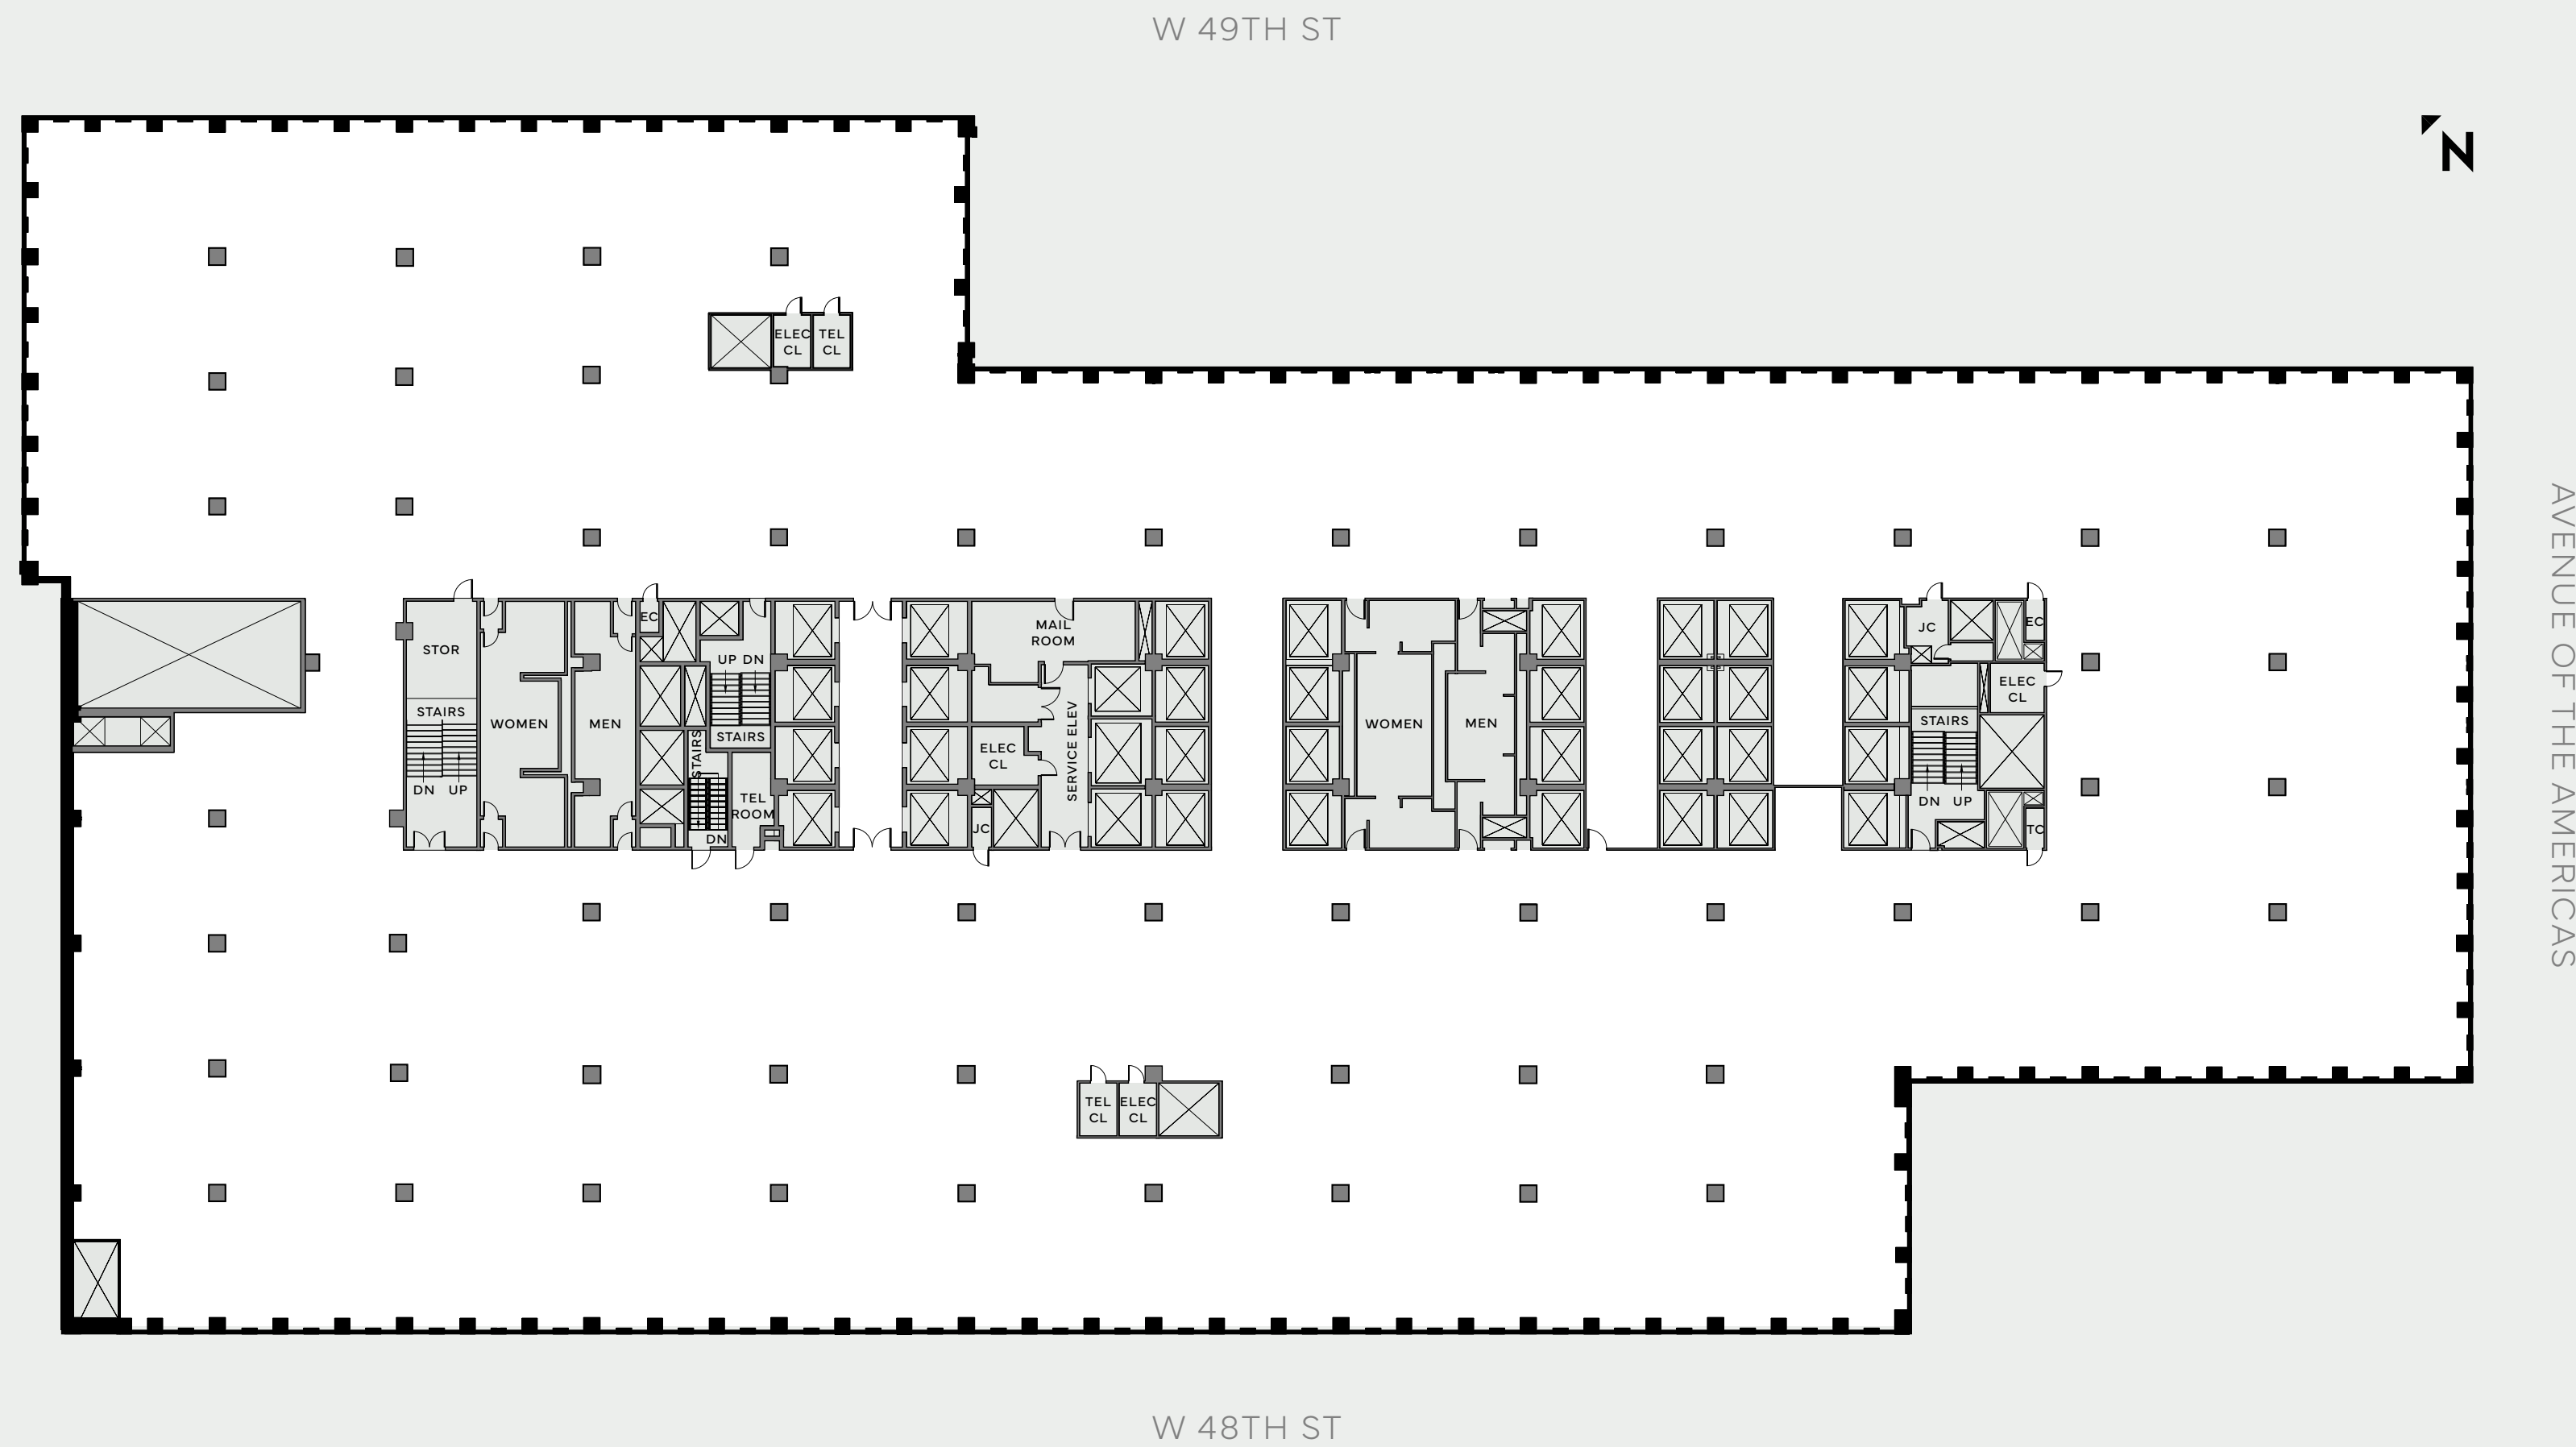

- TENANT SPACE
- CORE / MECHANICAL

4-5th Floor Core & Shell

79,574 RSF