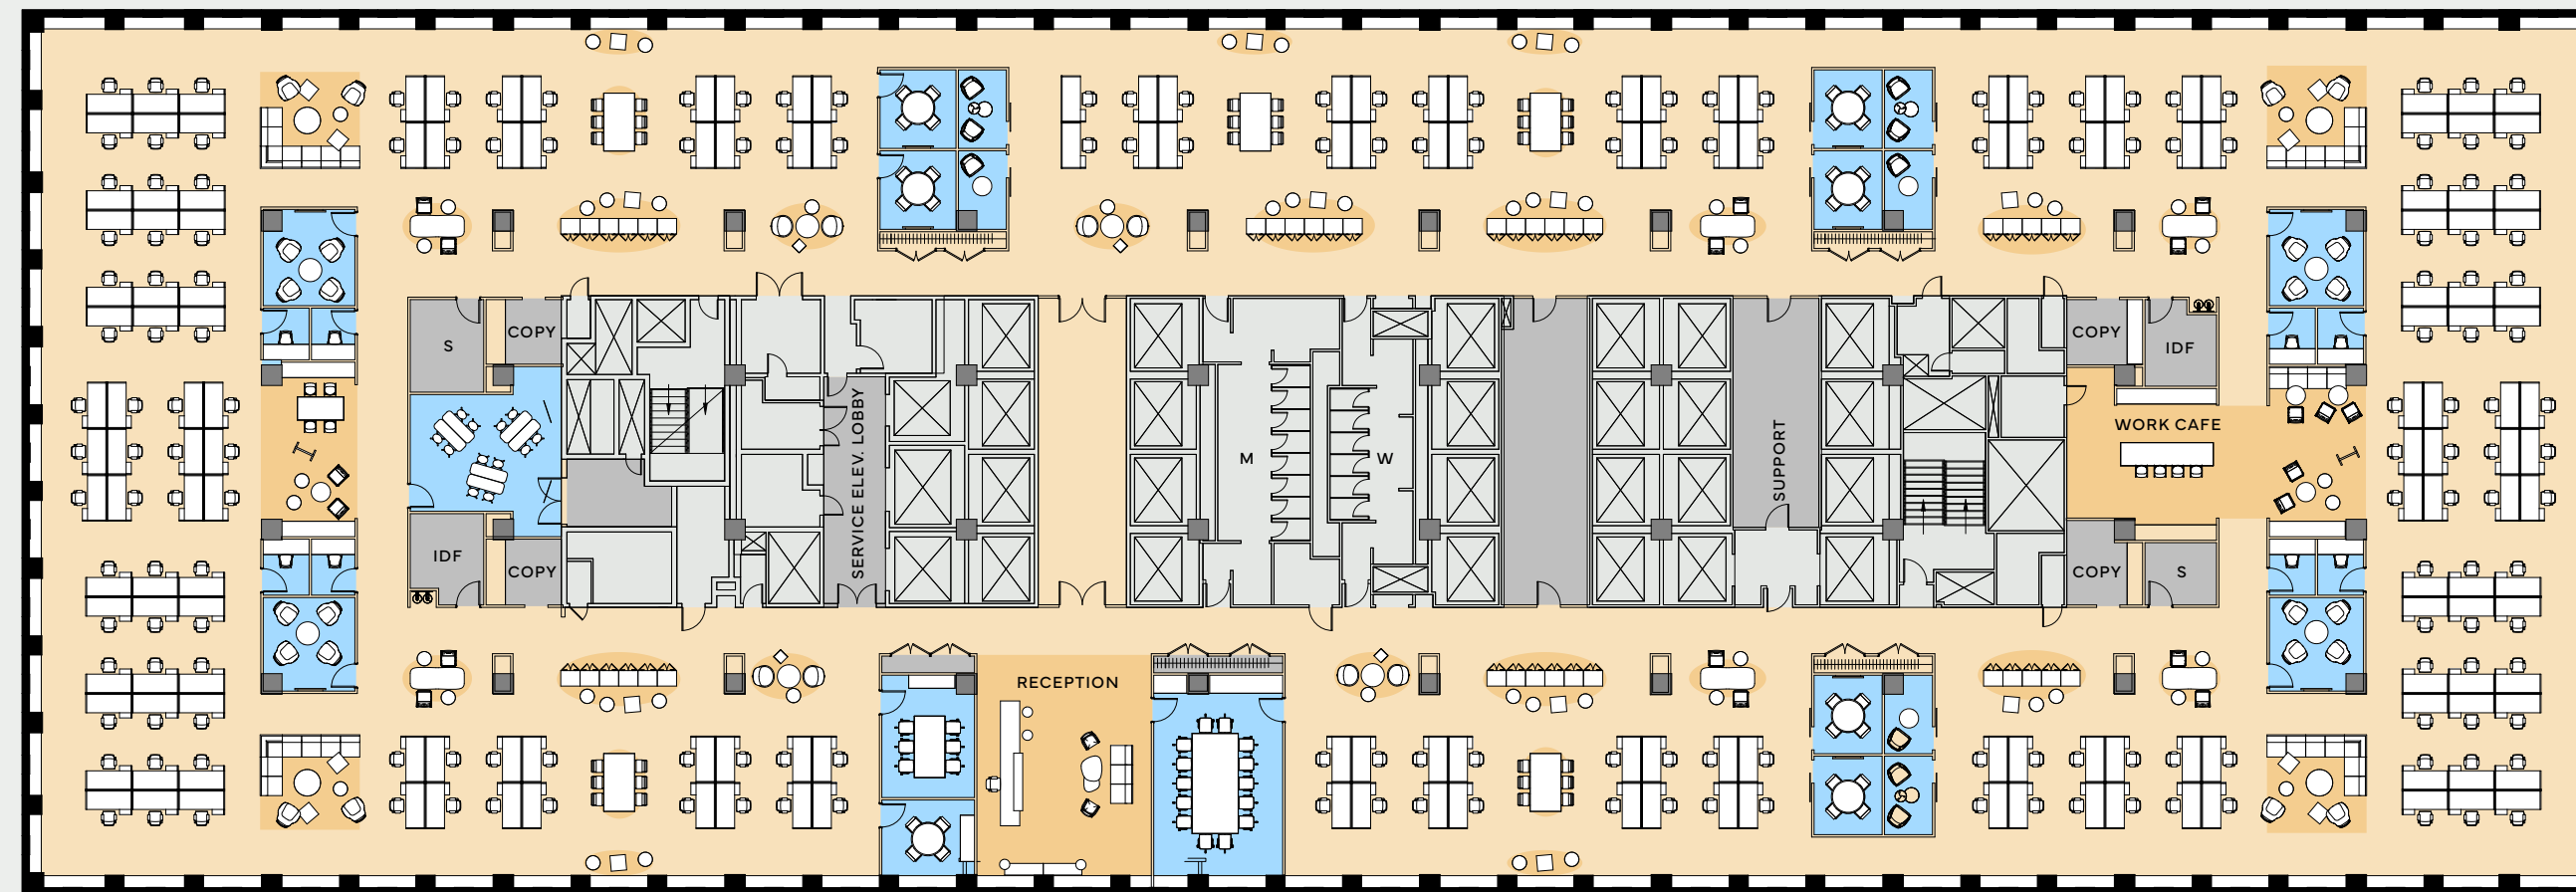

W 49TH ST

W 48TH ST

AVENUE OF THE AMERICAS

20-24th Floor Tech

47,777 RSF

Workstations	190
12-Person Conference	2
4-Person Team Room	12
2-Person Focus Room	3
1-Person Focus Room	11
Total Personnel	190

- OPEN OFFICE
- CONFERENCE
- CAFÉ / LOUNGE
- SUPPORT
- CORE / MECHANICAL