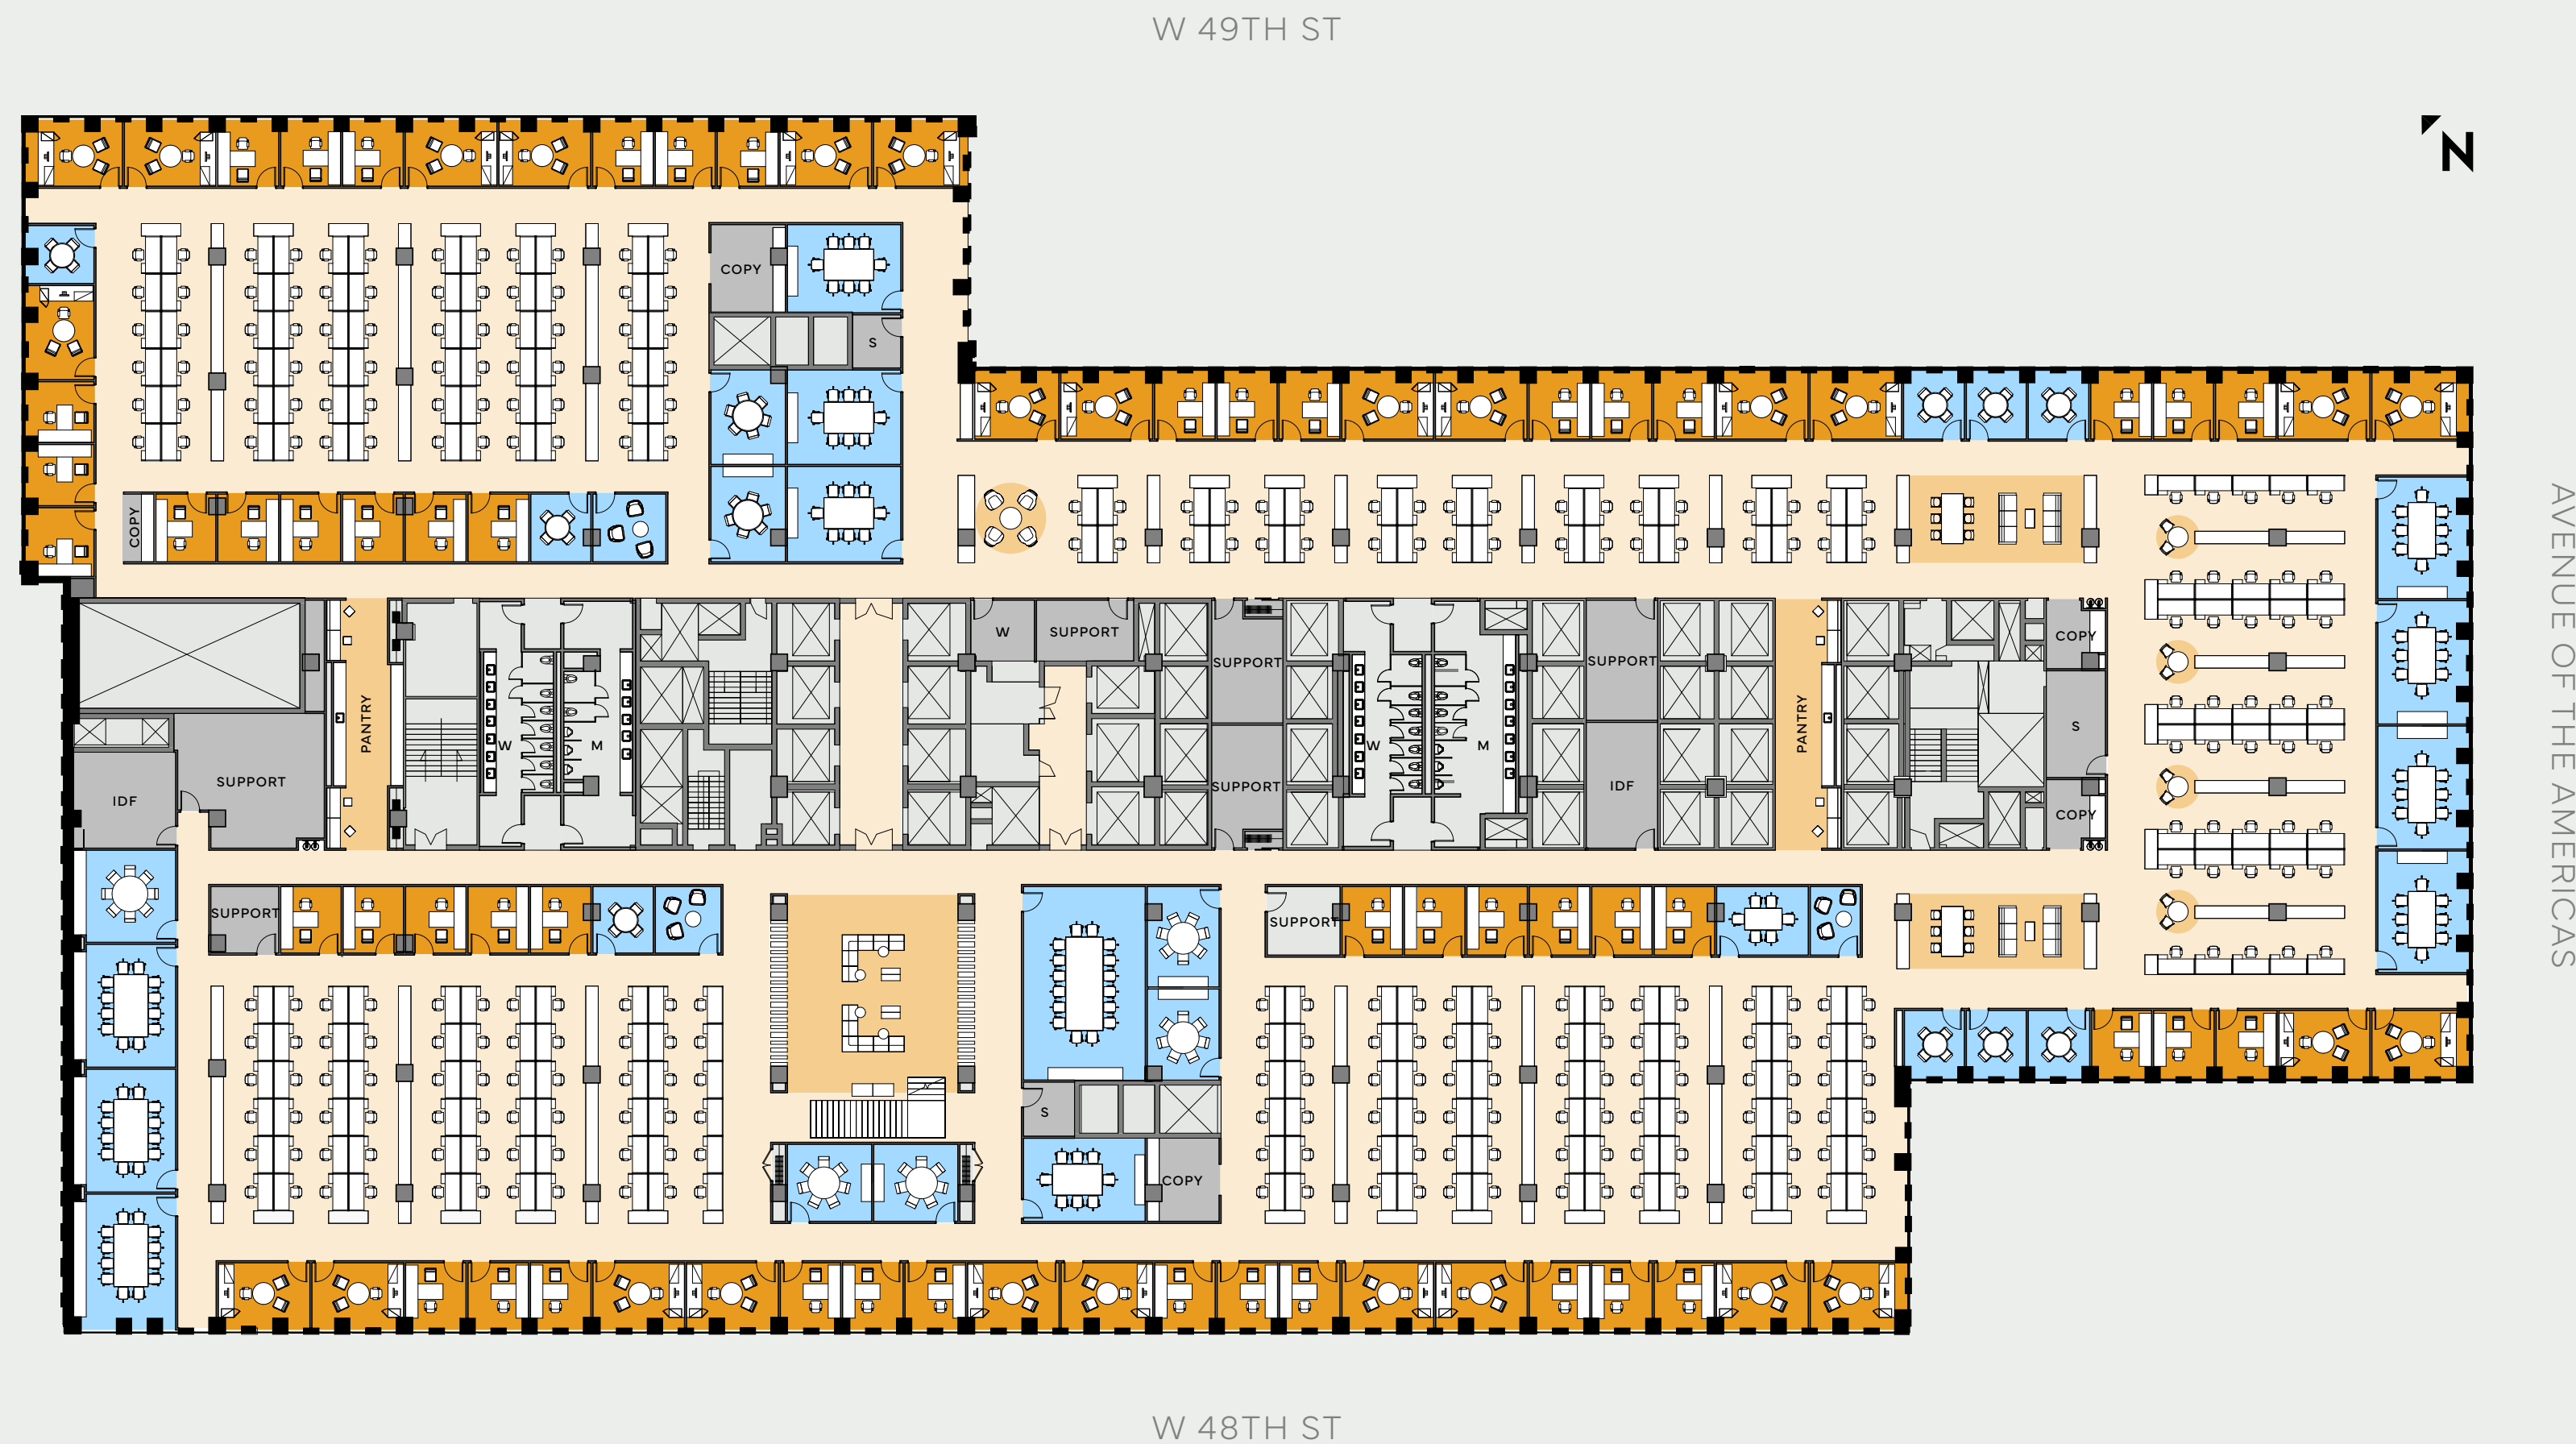

- OPEN OFFICE
- PRIVATE OFFICE
- CONFERENCE
- CAFÉ / LOUNGE
- SUPPORT
- CORE / MECHANICAL

5th Floor Perimeter Office

79,574 RSF

Perimeter Office Type 1	27
Perimeter Office Type 2	33
Interior Office	17
Workstations	298
16-Person Conference	1
12-Person Conference	3
8-Person Conference	9
7-Person Conference	4
6-Person Conference	3
4-Person Conference	9
Phone/Focus Room	3
Total Personnel	375