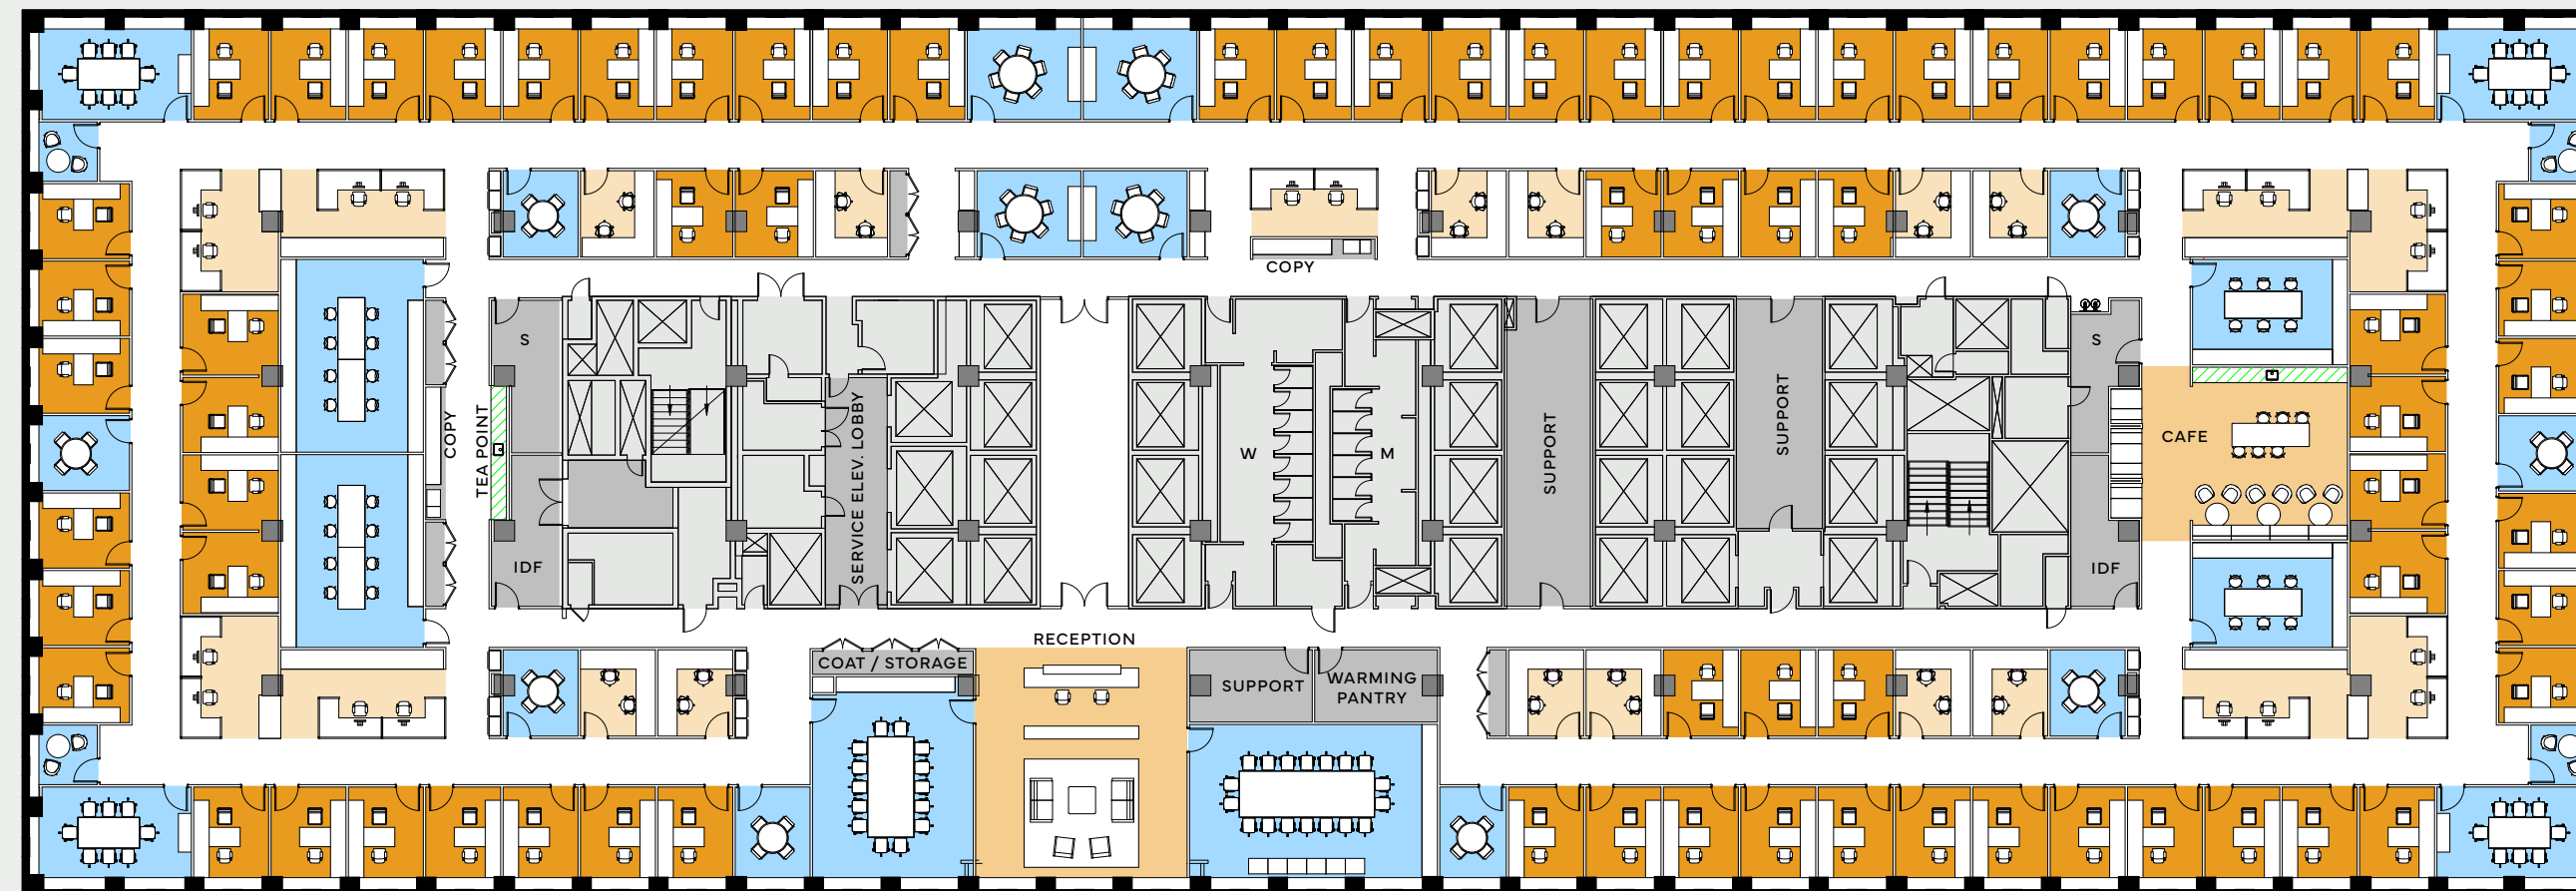

W 49TH ST

AVENUE OF THE AMERICAS

W 48TH ST

- OPEN OFFICE
- PRIVATE OFFICE
- CONFERENCE
- CAFÉ / LOUNGE
- SUPPORT
- CORE / MECHANICAL

20-24th Floor

Legal Office Intensive – One Sized Office (Small)

47,777 RSF

Admin/Paralegal	42
Private Office	74
18-Person Conference	1
14-Person Conference	1
8-Person Conference	4
6-Person Conference	4
4-Person Conference	8
2-Person Conference	4
Case Room	4
Total Personnel	116