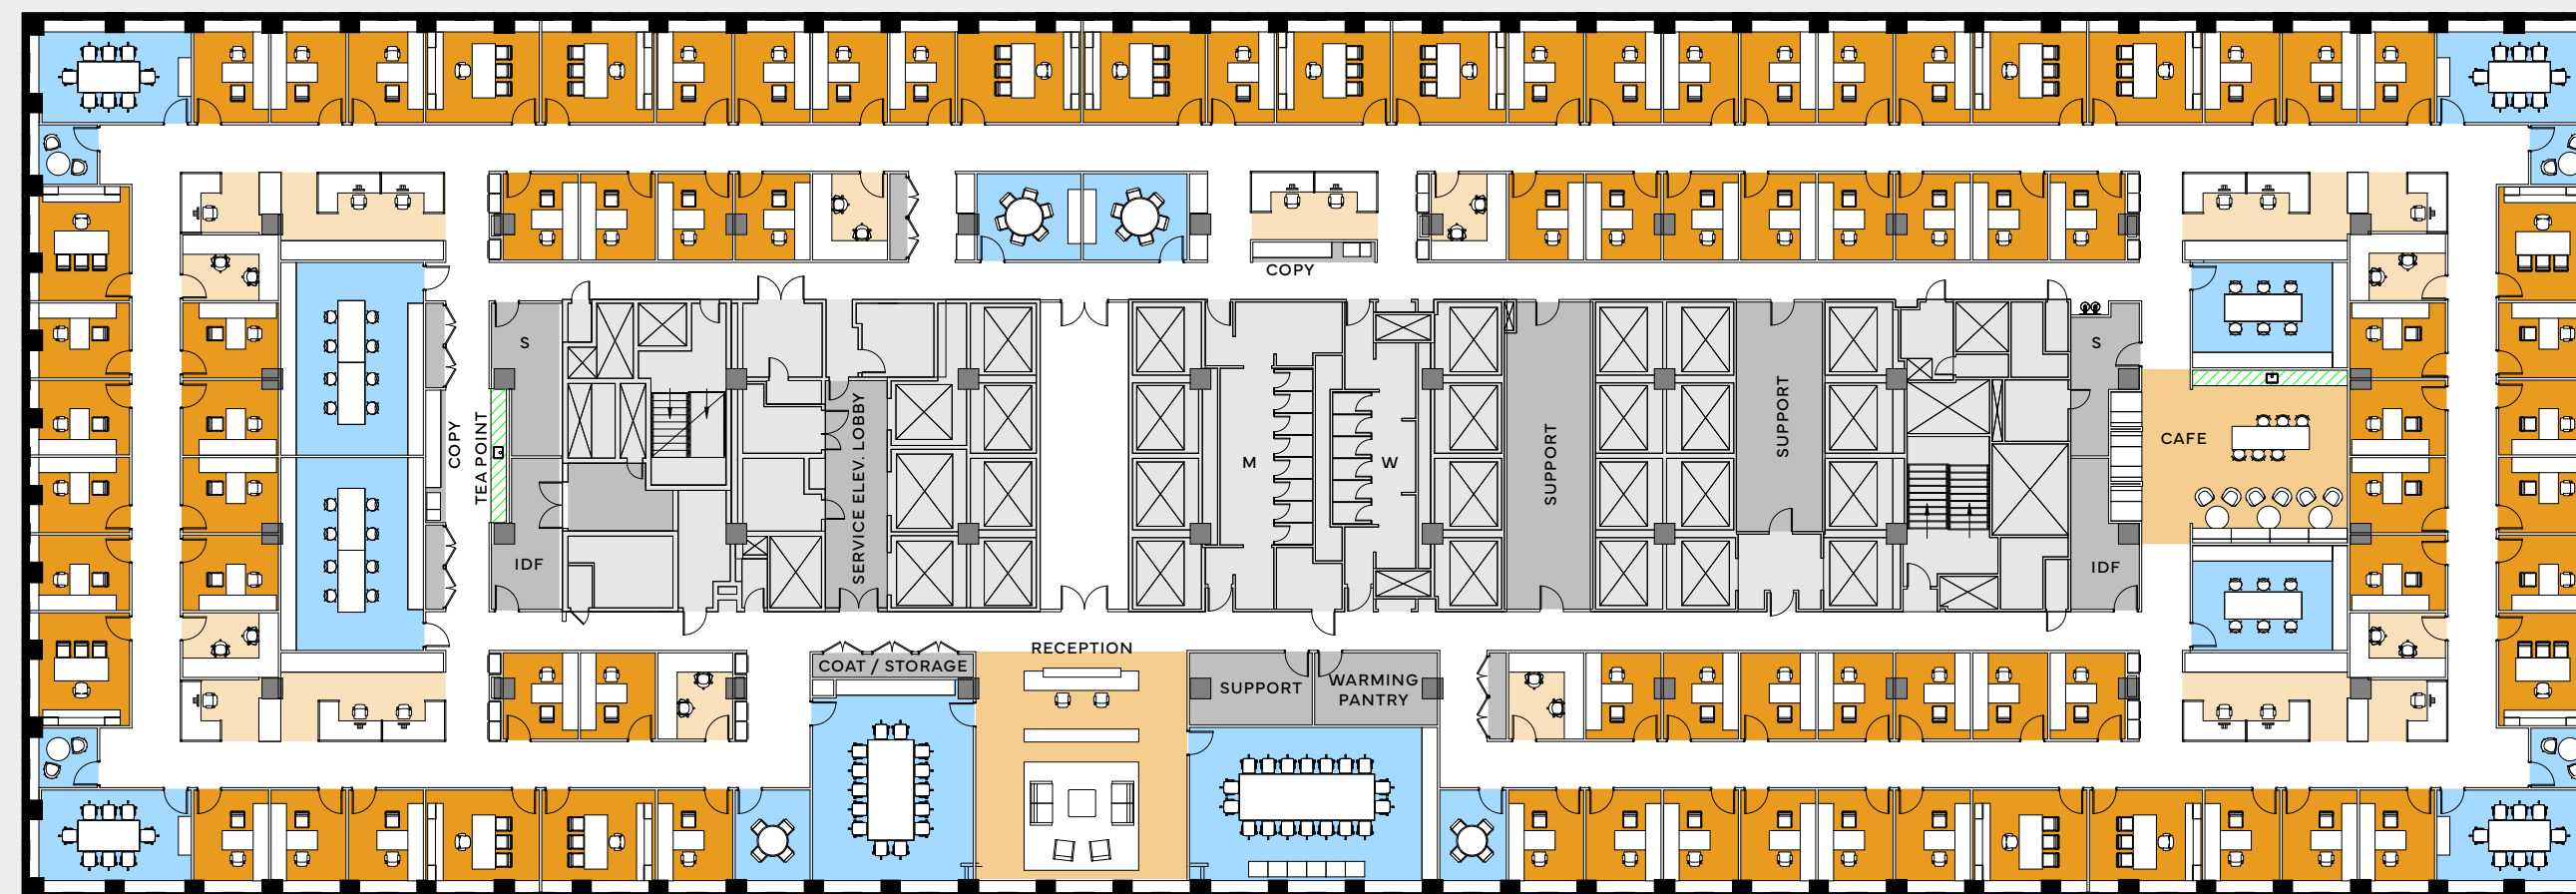

W 48TH ST

- TENANT SPACE
- CORE / MECHANICAL

20-24th Floor Core & Shell

47,777 RSF

W 49TH ST

AVENUE OF THE AMERICAS

W 48TH ST

- OPEN OFFICE
- CONFERENCE
- CAFÉ / LOUNGE
- SUPPORT
- CORE / MECHANICAL

20-24th Floor Consulting

47,777 RSF

Workstations	186
12-Person Conference	3
5-Person Team Room	4
4-Person Team Room	8
2-Person Focus Room	3
1-Person Focus Room	7
Total Personnel	190

W 49TH ST

AVENUE OF THE AMERICAS