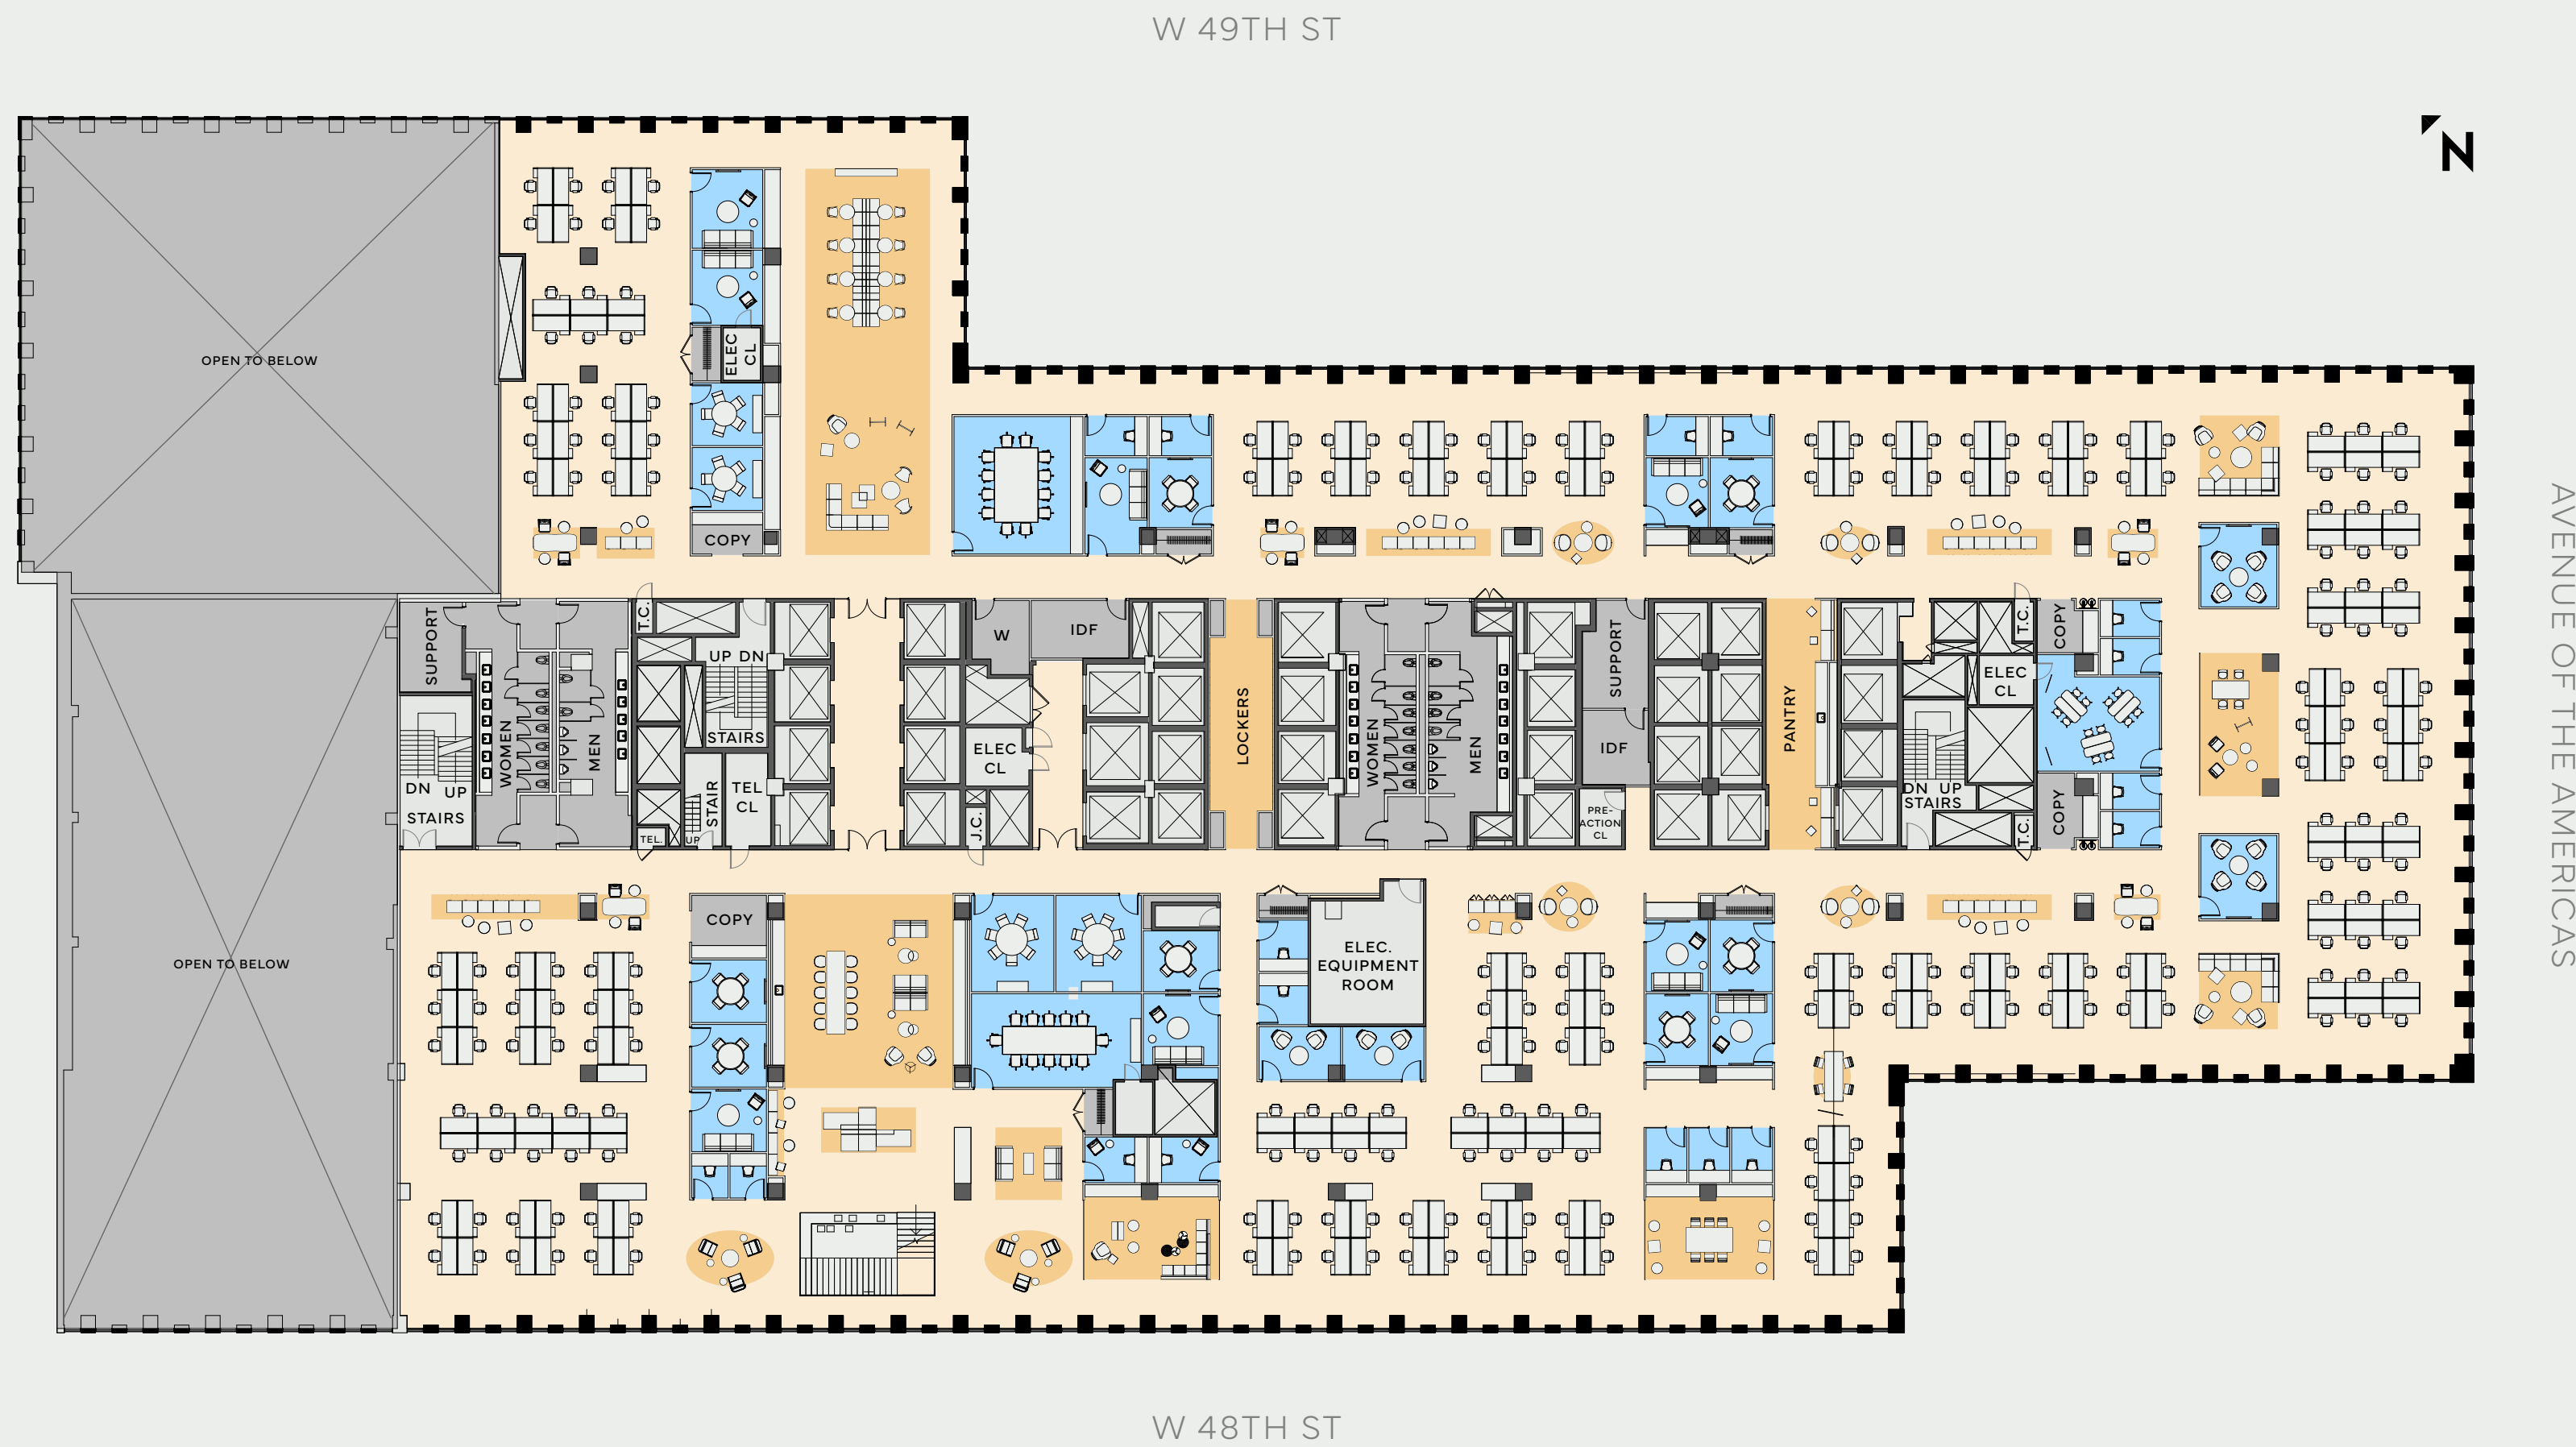

3rd Floor Core & Shell

60,857 RSF

- TENANT SPACE
- CORE / MECHANICAL

3rd Floor Financial with Trading

60,857 RSF

Workstations	130
Bench Seats	204
Private Office	24
<hr/>	
39-Person Conference	1
18-Person Conference	1
12-Person Conference	2
10-Person Conference	2
8-Person Conference	2
6-Person Conference	2
4-Person Conference	5
Phone/Focus Room	6
Total Personnel	338

3rd Floor Tech

60,857 RSF

Workstations	230
12-Person Conference	3
7-Person Conference	2
5-Person Conference	2
Team Room	19
Focus Room	17
Total Personnel	230

- TENANT SPACE
- CORE / MECHANICAL

4-5th Floor Core & Shell