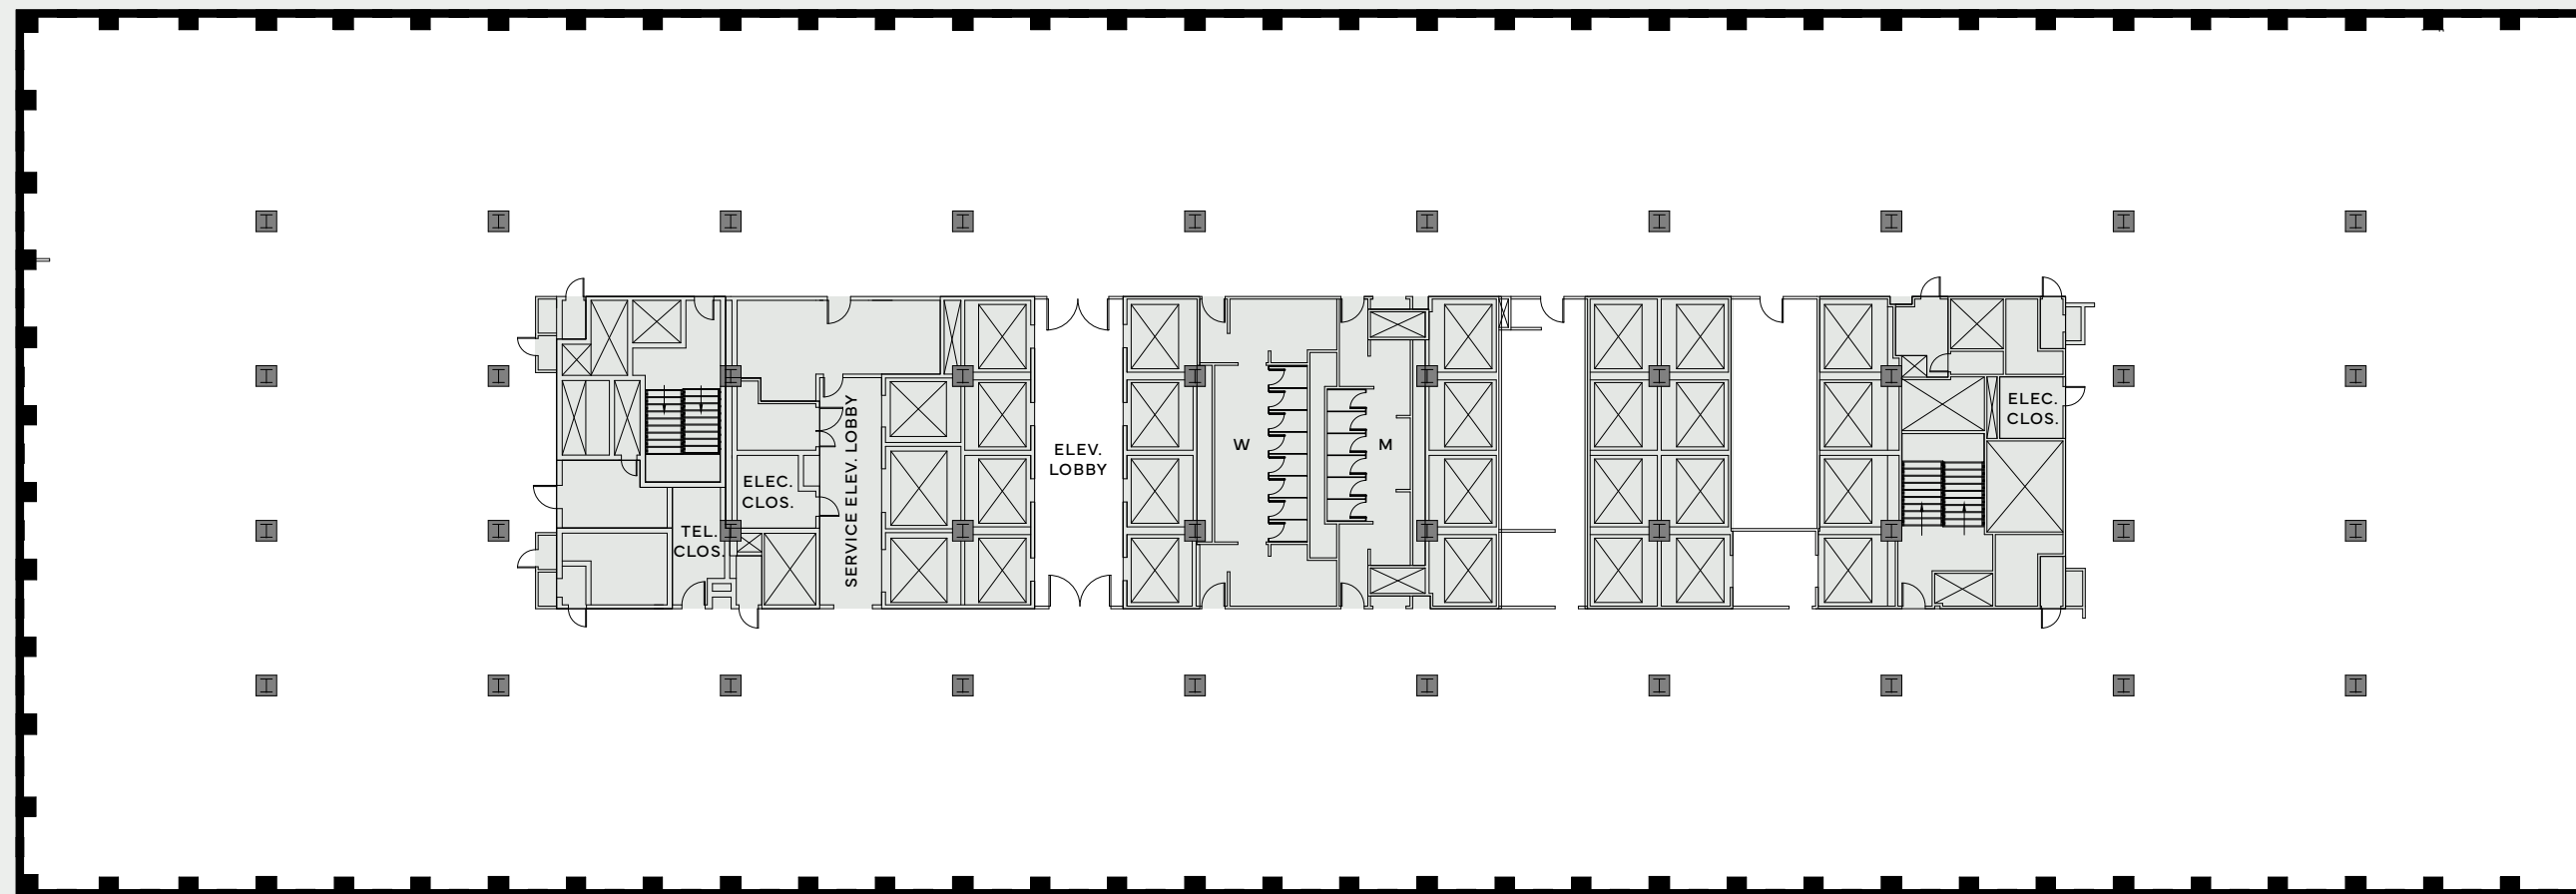

W 49TH ST

AVENUE OF THE AMERICAS

W 48TH ST

- TENANT SPACE
- CORE / MECHANICAL

20-24th Floor Core & Shell

47,777 RSF