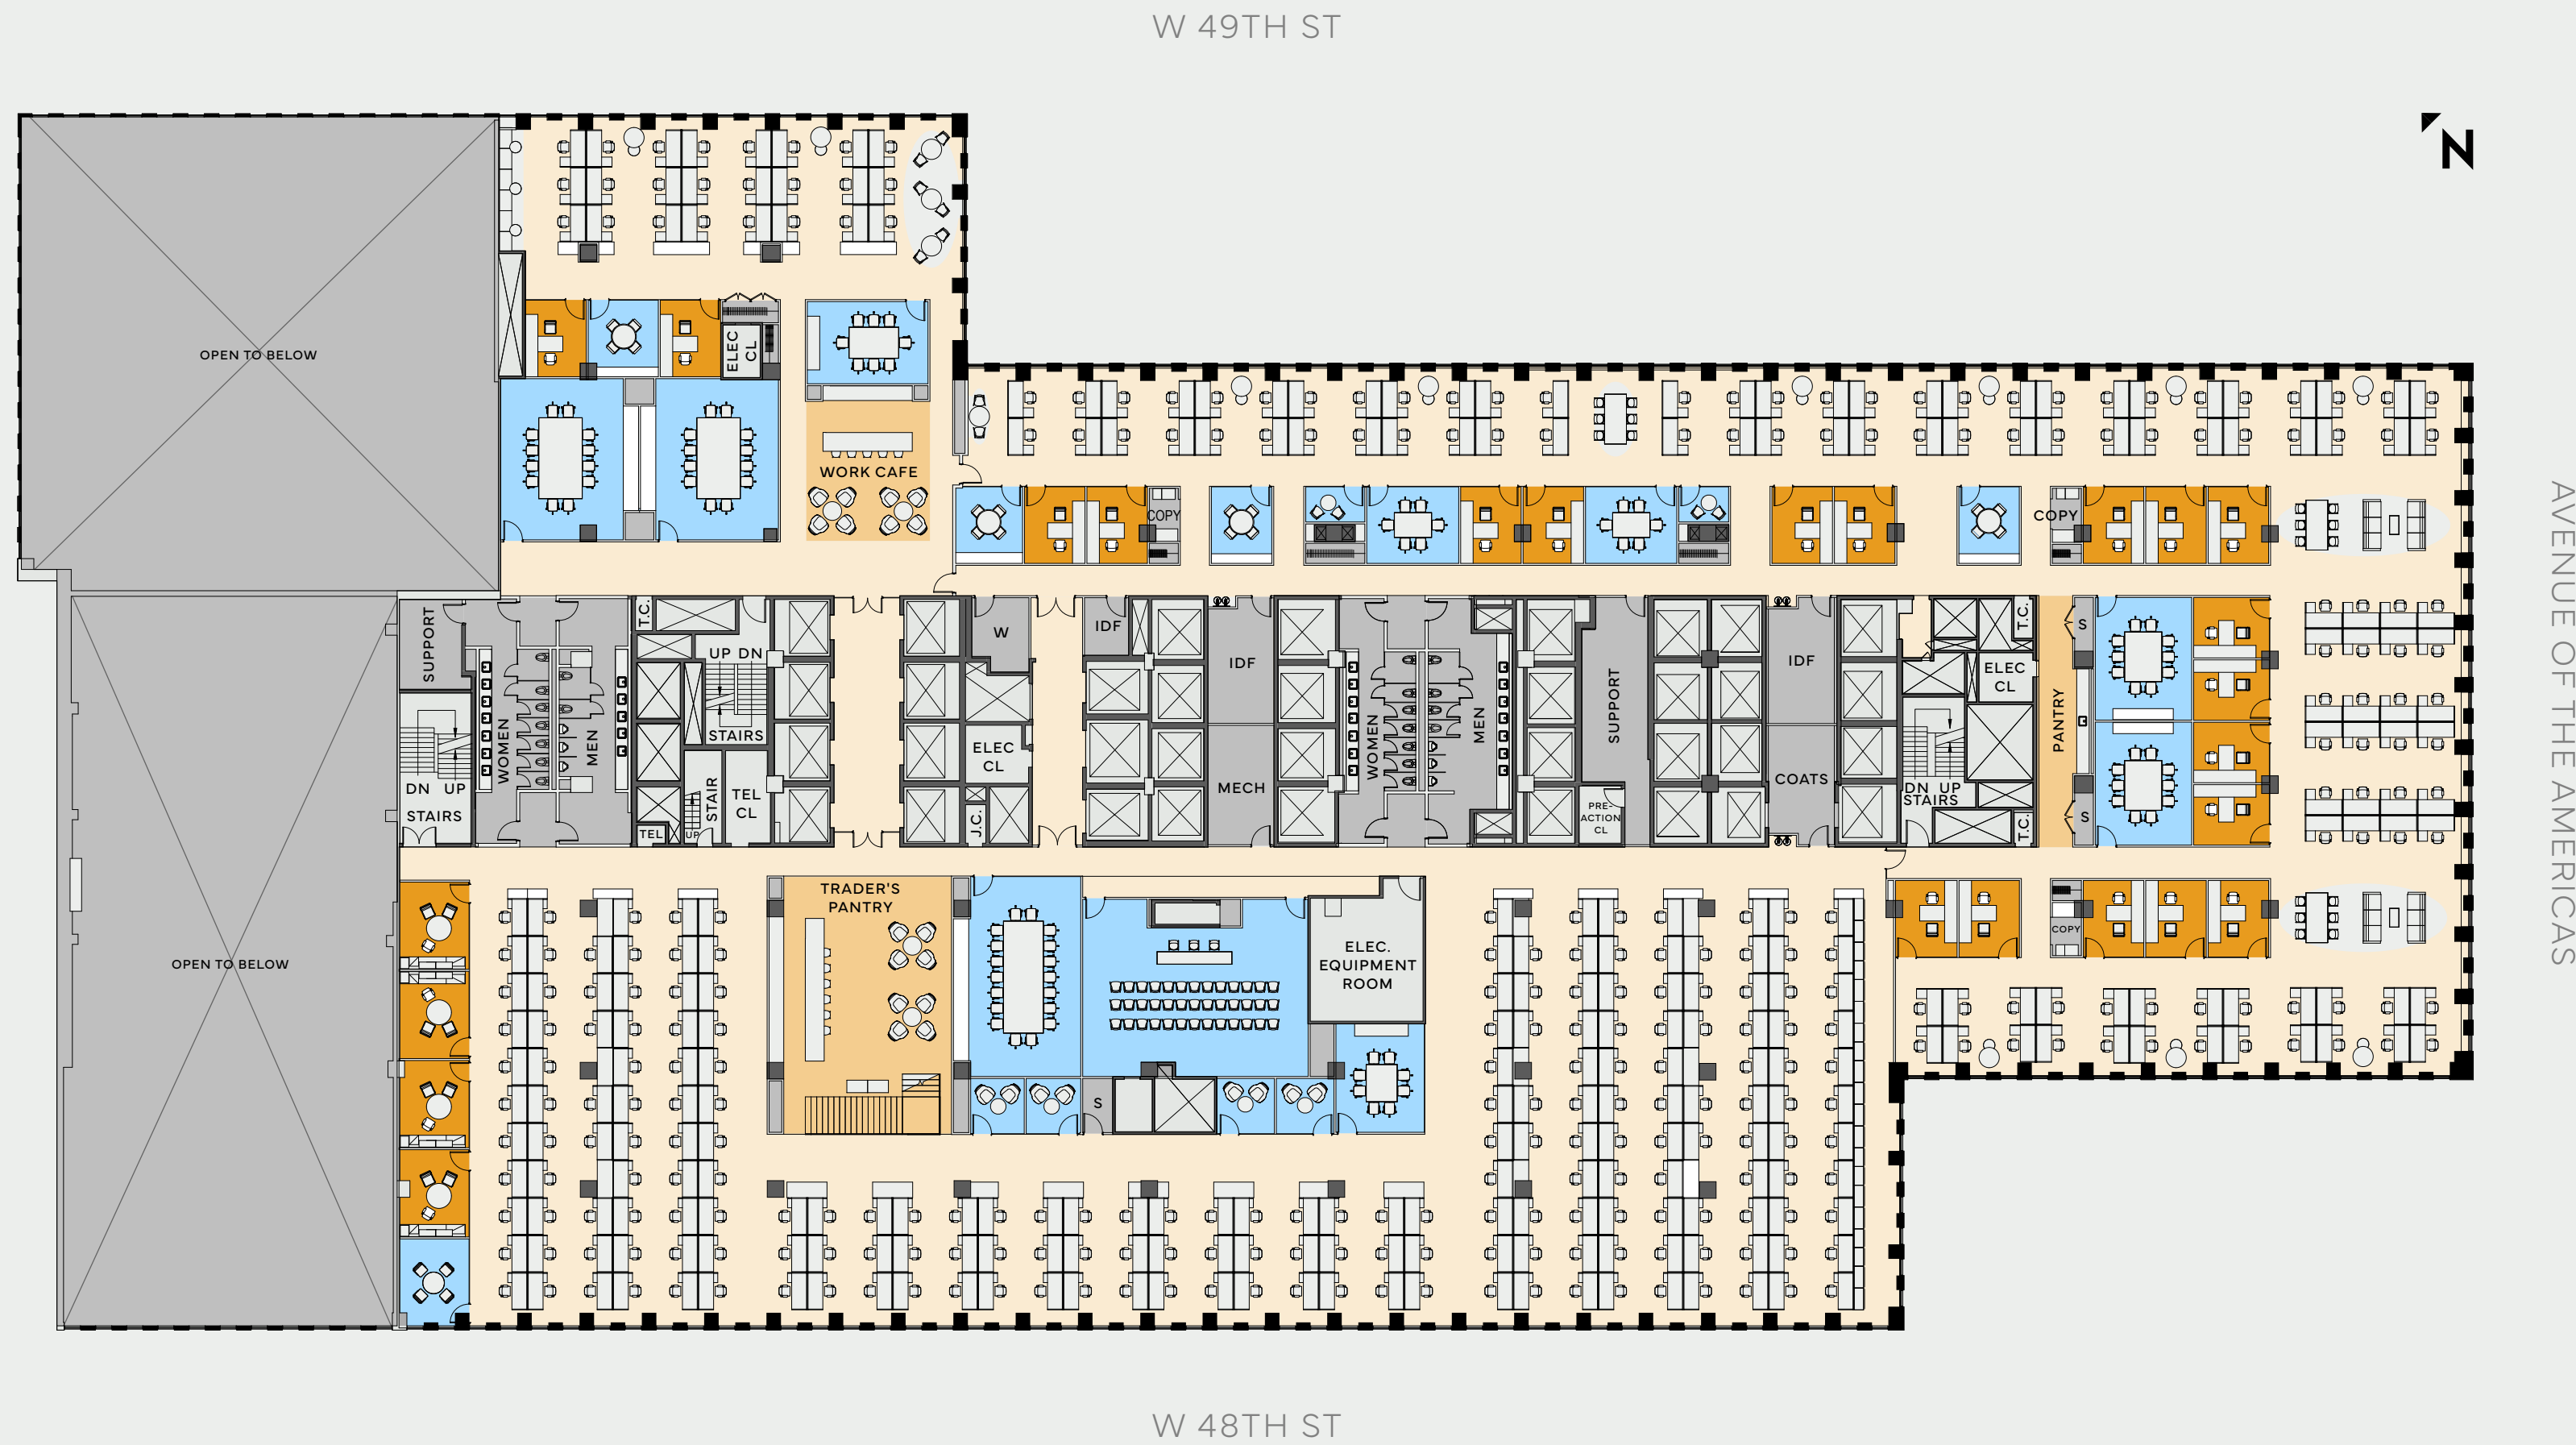

3rd Floor Core & Shell

60,857 RSF

- TENANT SPACE
- CORE / MECHANICAL

3rd Floor Financial with Trading

60,857 RSF

Workstations	130
Bench Seats	204
Private Office	24
<hr/>	
39-Person Conference	1
18-Person Conference	1
12-Person Conference	2
10-Person Conference	2
8-Person Conference	2
6-Person Conference	2
4-Person Conference	5
Phone/Focus Room	6
Total Personnel	338

3rd Floor Tech

60,857 RSF

Workstations	230
12-Person Conference	3
7-Person Conference	2
5-Person Conference	2
Team Room	19
Focus Room	17
Total Personnel	230

- TENANT SPACE
- CORE / MECHANICAL

4-5th Floor Core & Shell