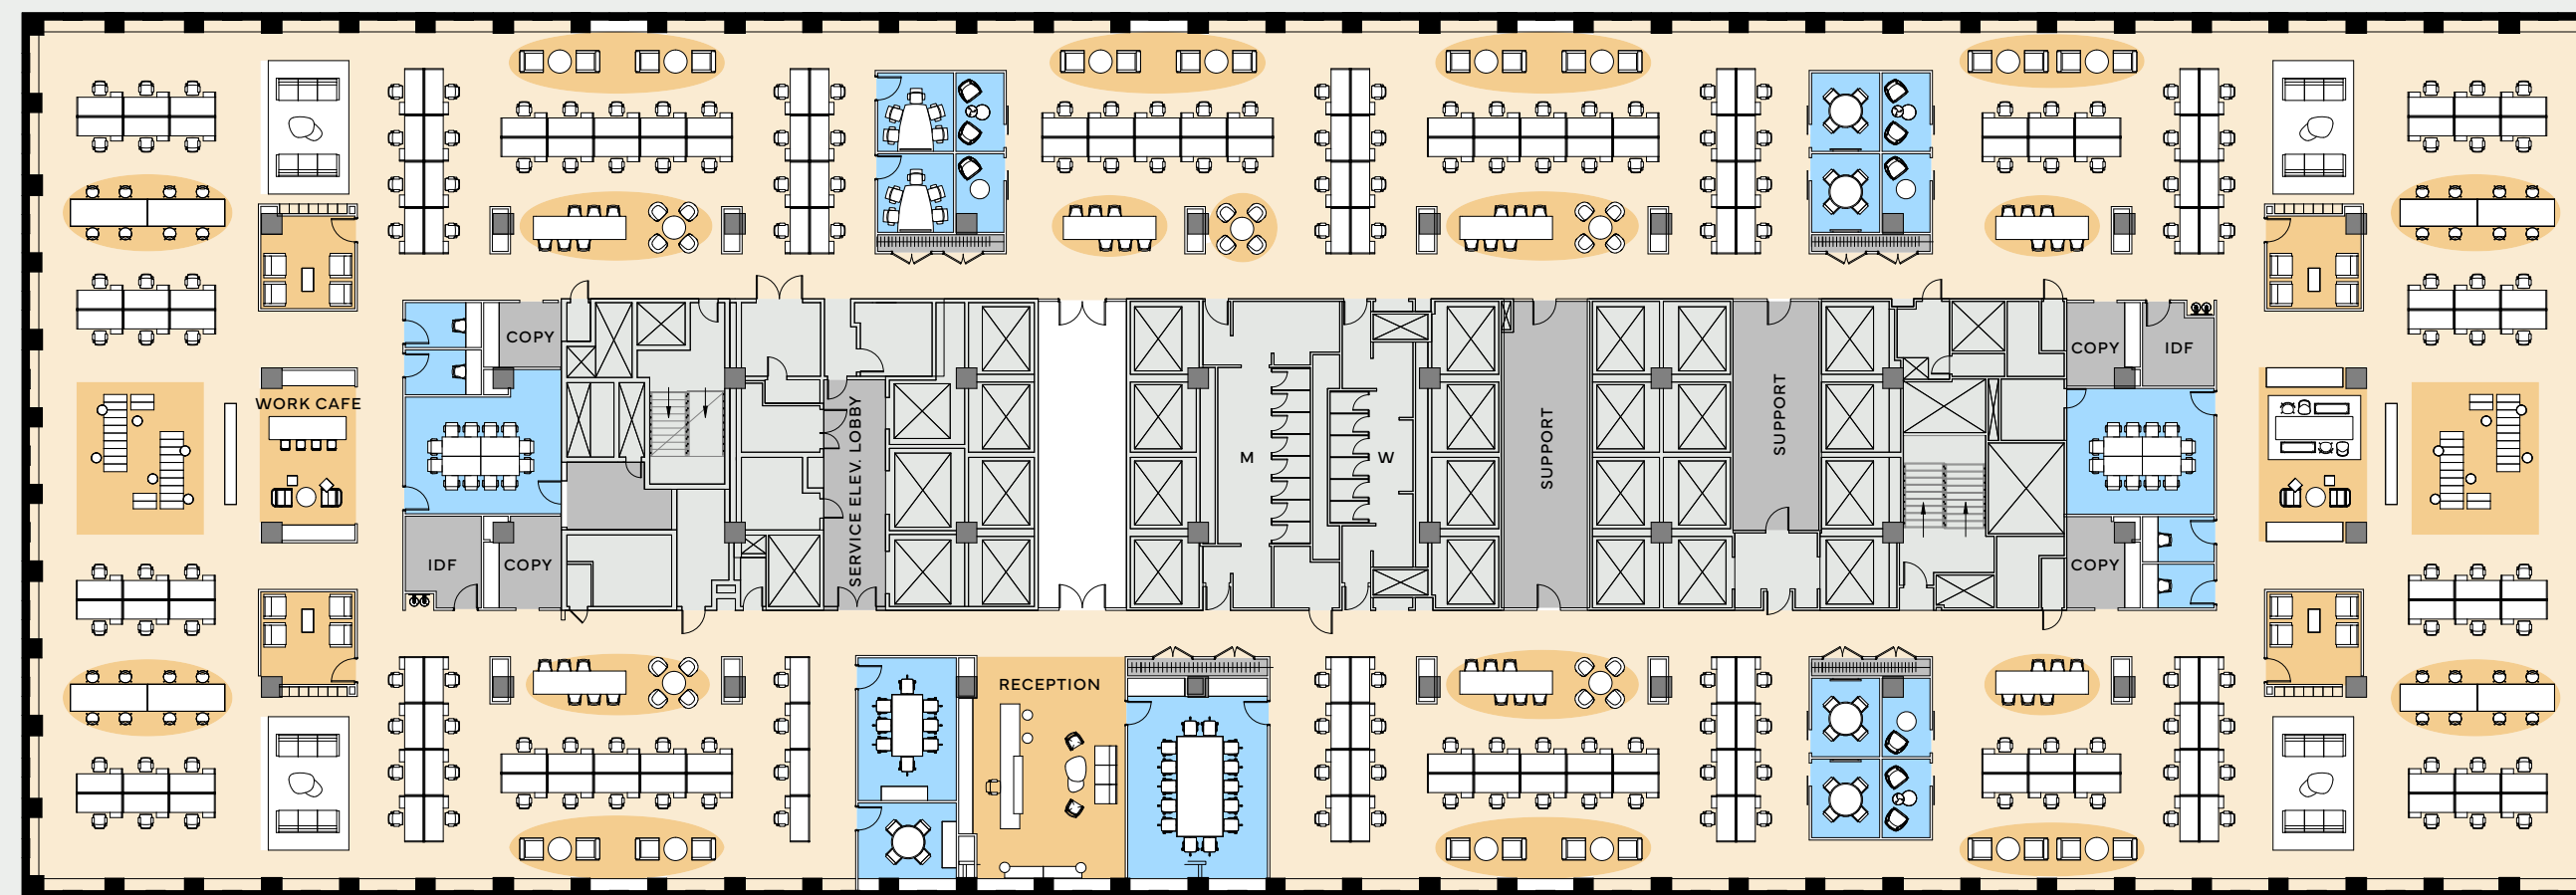

5th Floor Financial with Trading

79,574 RSF

Workstations	110
Bench Seats	417
Private Office	29
14-Person Conference	2
10-Person Conference	3
6-Person Conference	4
4-Person Conference	6
Phone/Focus Room	4
Total Personnel	556

W 49TH ST

AVENUE OF THE AMERICAS

W 48TH ST

- TENANT SPACE
- CORE / MECHANICAL

15th Floor Core & Shell

25,252 RSF

W 49TH ST

AVENUE OF THE AMERICAS

W 48TH ST

- TENANT SPACE
- CORE / MECHANICAL

20-24th Floor Core & Shell

47,777 RSF

W 49TH ST

AVENUE OF THE AMERICAS

W 48TH ST

- OPEN OFFICE
- CONFERENCE
- CAFÉ / LOUNGE
- SUPPORT
- CORE / MECHANICAL